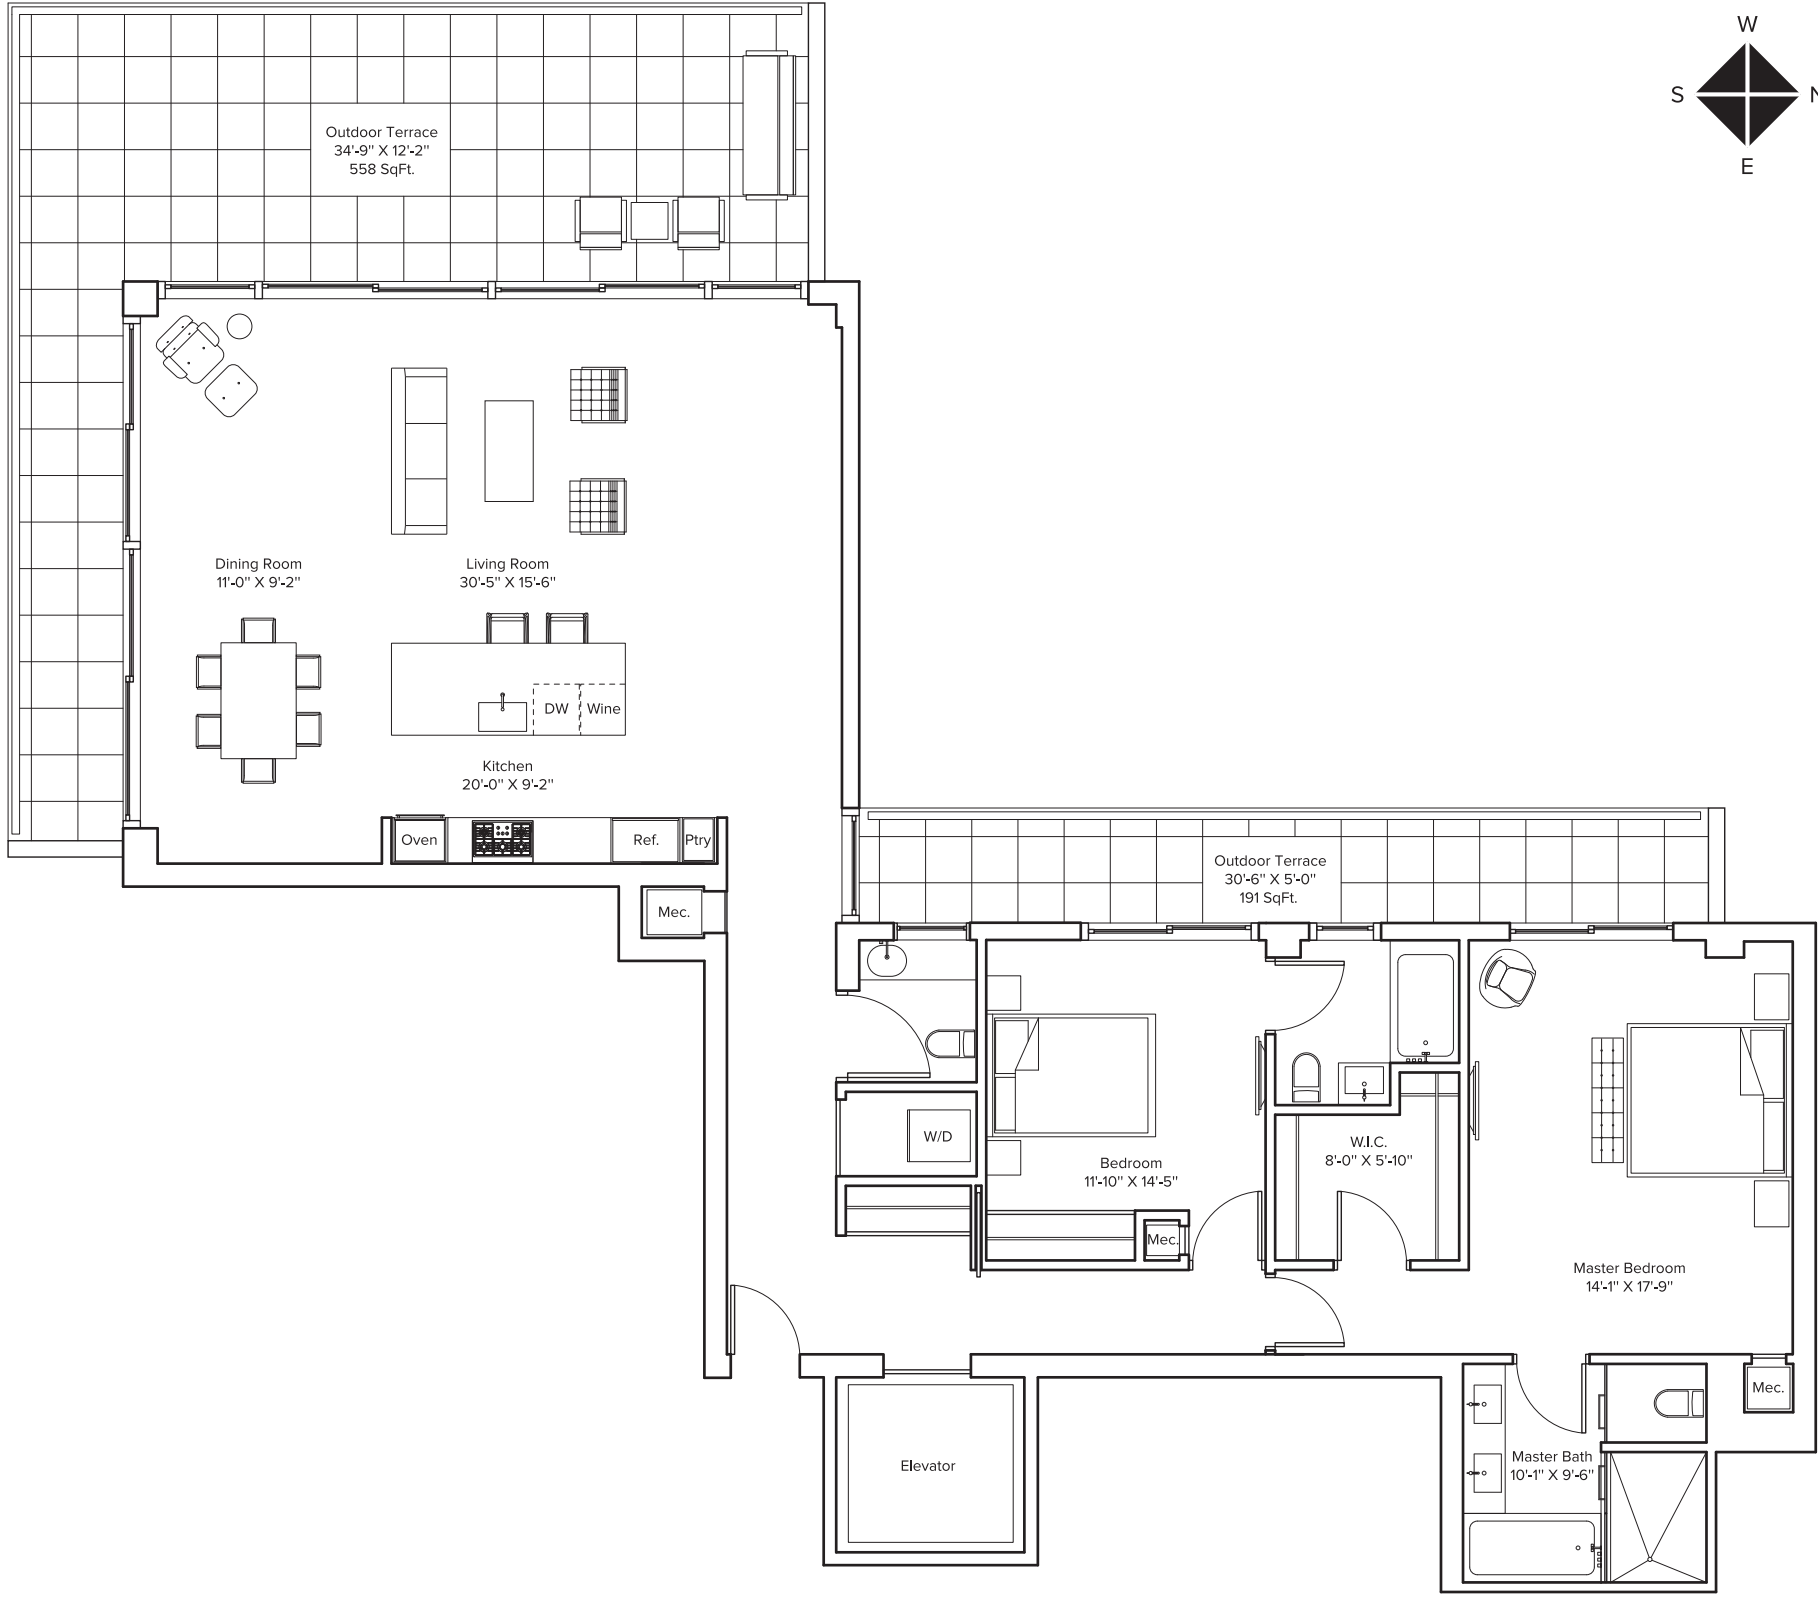

# Three Hundred Collins

2 Bedrooms / 2 Bathrooms

Indoor Living: 1126 ft<sup>2</sup> / 104.6 m<sup>2</sup>  
Outdoor Living: 437 ft<sup>2</sup> / 40.6 m<sup>2</sup>  
Total: 1563 ft<sup>2</sup> / 145.2 m<sup>2</sup>

# Three Hundred Collins

2 Bedrooms / 2 Bathrooms

Indoor Living: 1329 ft<sup>2</sup> / 123.5 m<sup>2</sup>  
Outdoor Living: 633 ft<sup>2</sup> / 58.8 m<sup>2</sup>  
Total: 1962 ft<sup>2</sup> / 182.3 m<sup>2</sup>

# Three Hundred Collins

2 Bedrooms / 2.5 Bathrooms  
Indoor Living: 1835 ft<sup>2</sup> / 170.5 m<sup>2</sup>  
Outdoor Living: 749 ft<sup>2</sup> / 69.6 m<sup>2</sup>  
Total: 2584 ft<sup>2</sup> / 240.1 m<sup>2</sup>