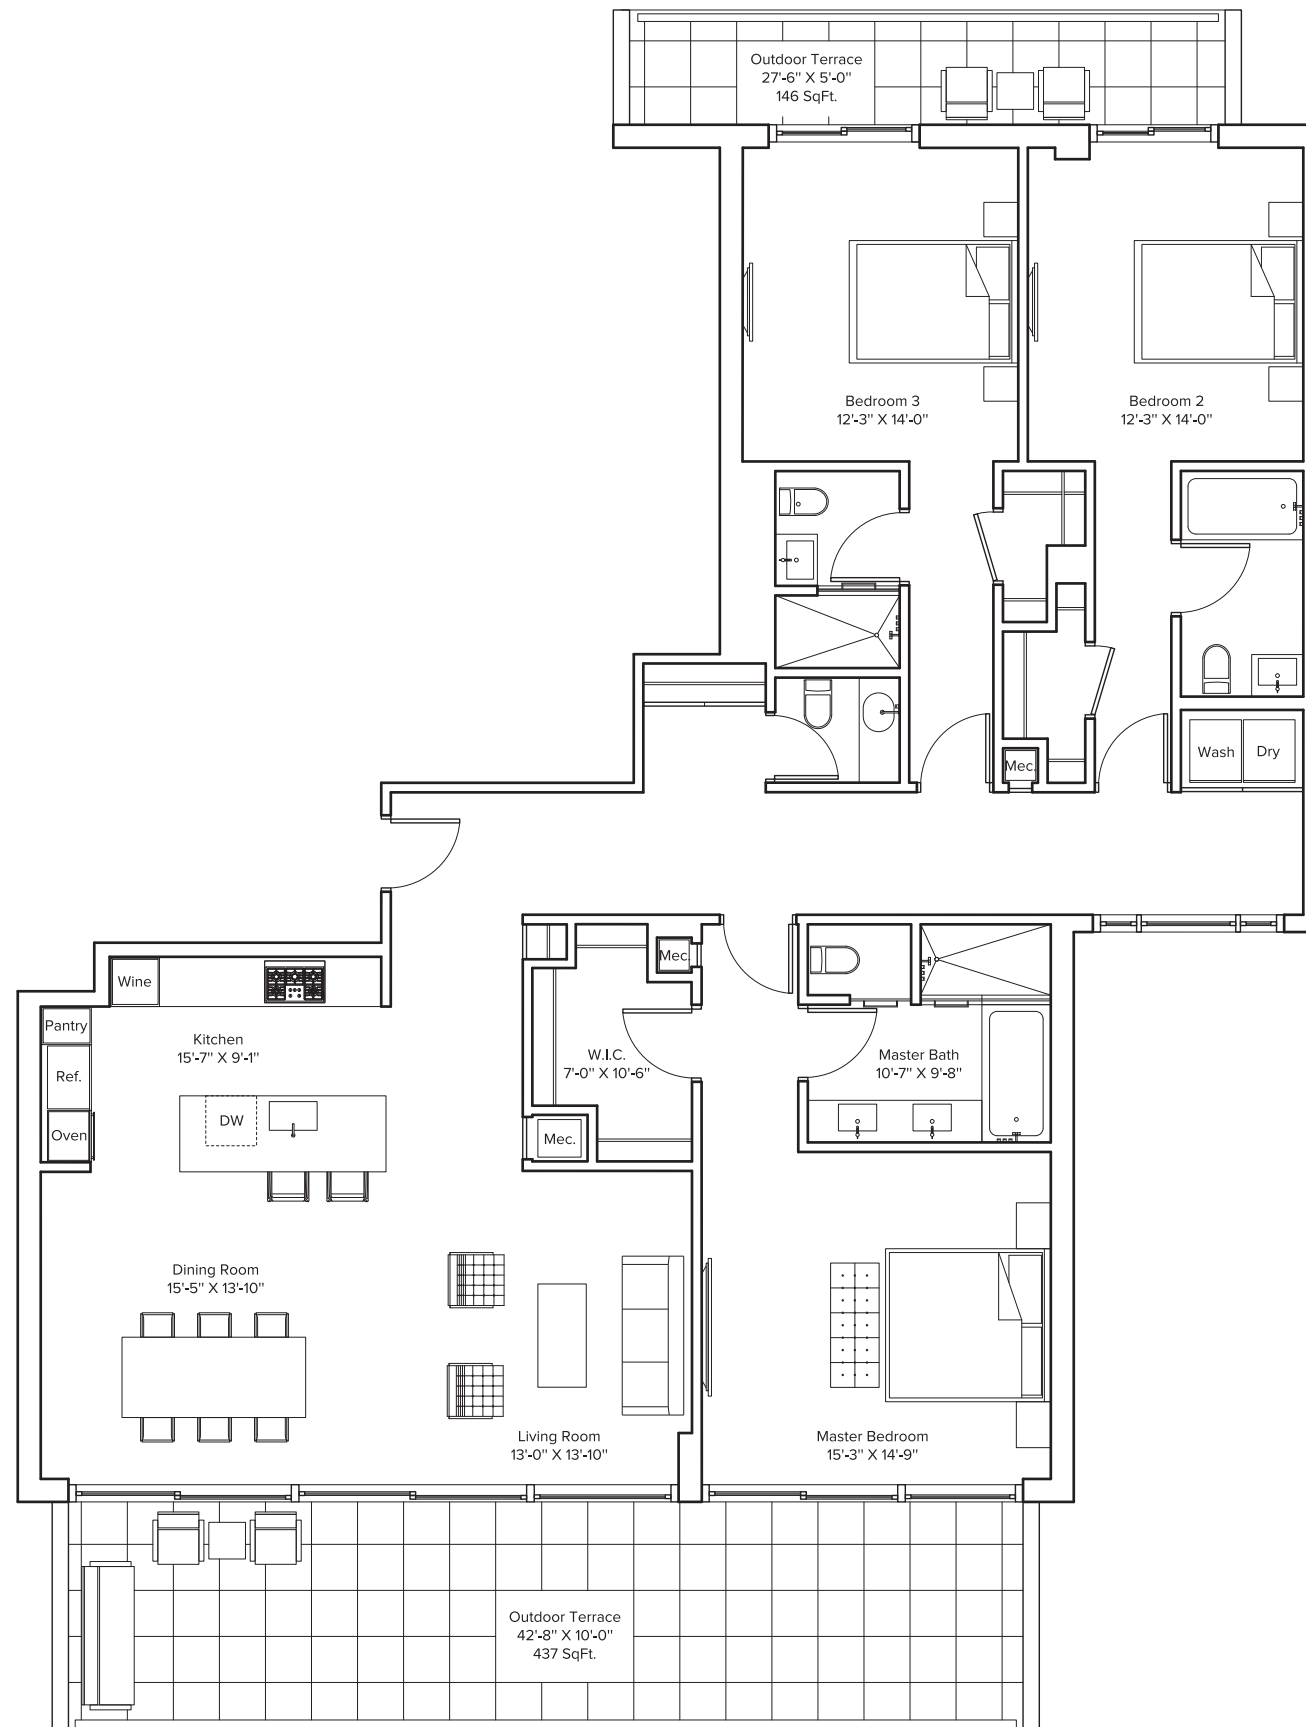

## Three Hundred Collins

3 Bedrooms / 3.5 Bathrooms

Indoor Living: 2559 ft<sup>2</sup> / 237.7 m<sup>2</sup>  
Outdoor Living: 2677 ft<sup>2</sup> / 248.7 m<sup>2</sup>  
Total: 5236 ft<sup>2</sup> / 486.4 m<sup>2</sup>

## Three Hundred Collins

3 Bedrooms / 3.5 Bathrooms

Indoor Living: 2121 ft<sup>2</sup> / 197 m<sup>2</sup>

Outdoor Living: 583 ft<sup>2</sup> / 54.2 m<sup>2</sup>

Total: 2704 ft<sup>2</sup> / 251.2 m<sup>2</sup>