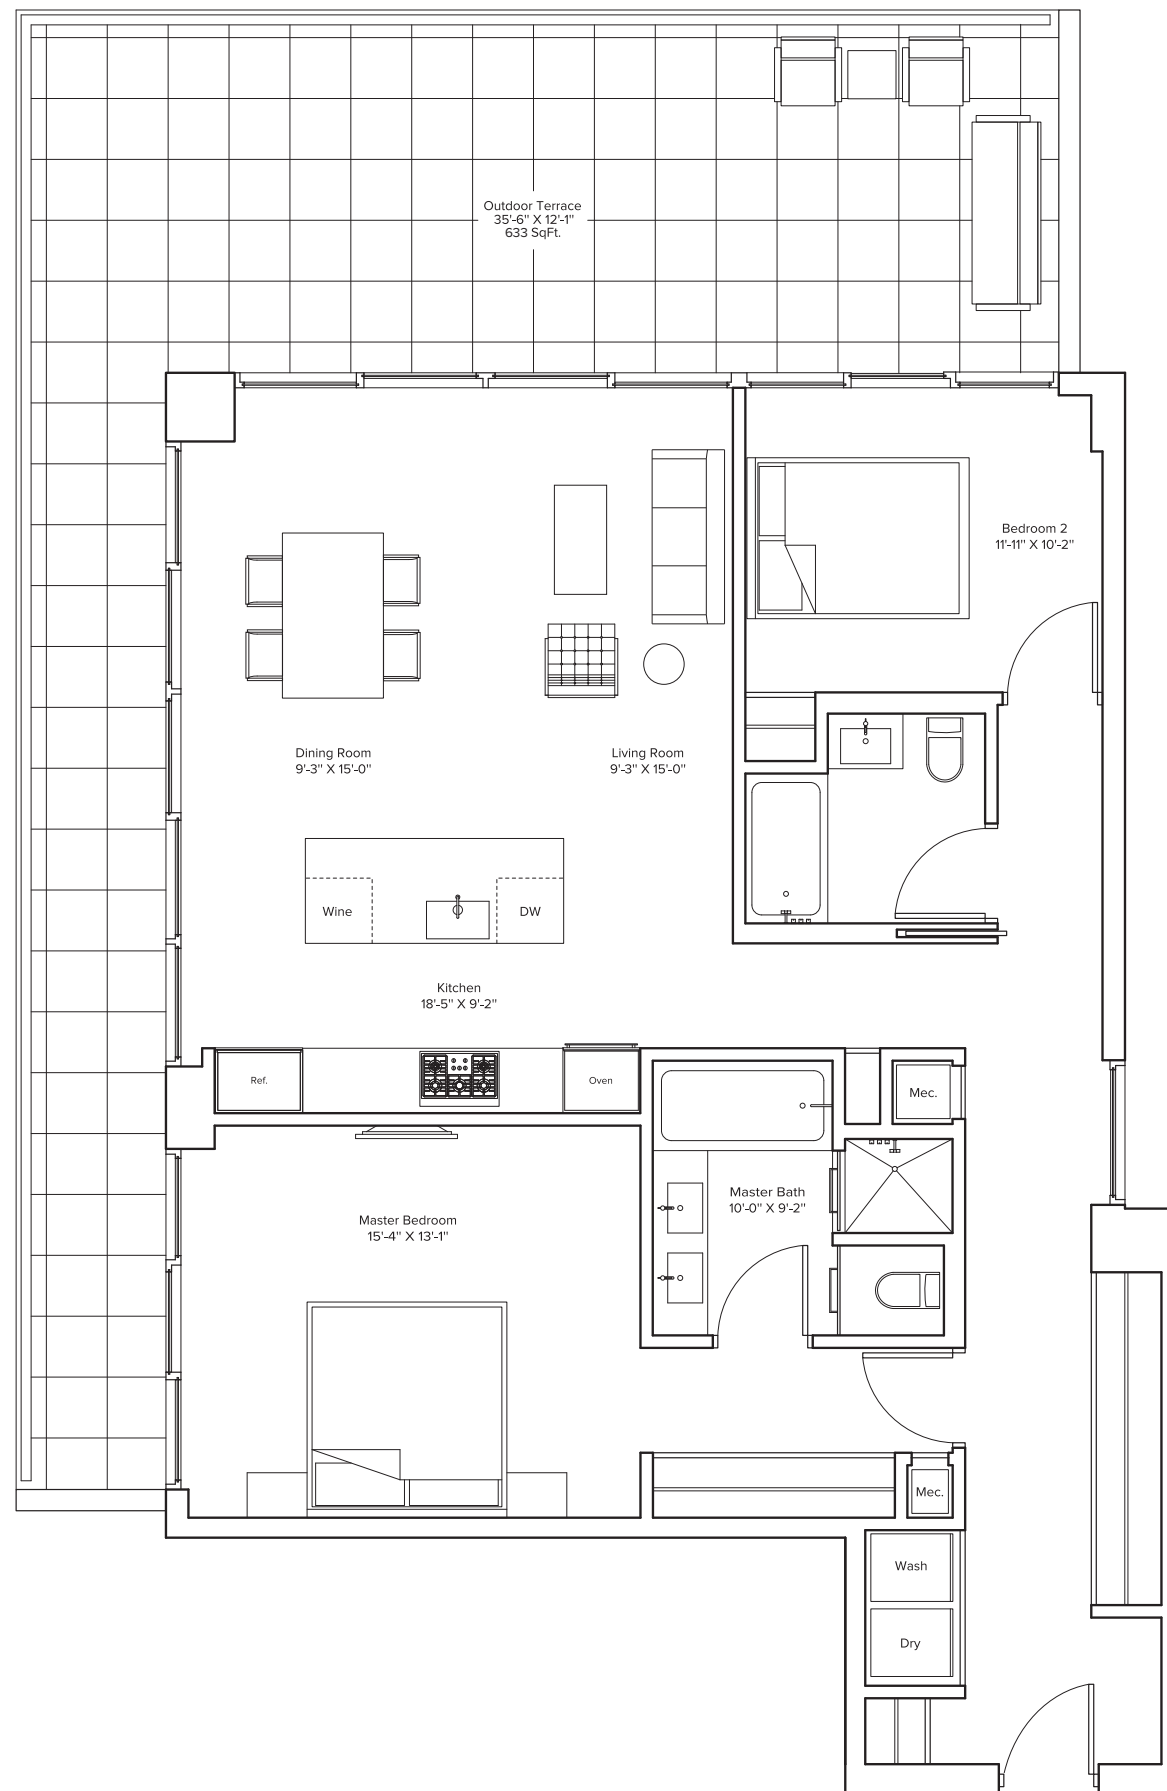

# Three Hundred Collins

2 Bedrooms / 2 Bathrooms  
Indoor Living: 1219 ft<sup>2</sup> / 113.2 m<sup>2</sup>  
Outdoor Living: 600 ft<sup>2</sup> / 55.7 m<sup>2</sup>  
Total: 1819 ft<sup>2</sup> / 168.9 m<sup>2</sup>

# Three Hundred Collins

2 Bedrooms / 2 Bathrooms

Indoor Living: 1126 ft<sup>2</sup> / 104.6 m<sup>2</sup>  
Outdoor Living: 437 ft<sup>2</sup> / 40.6 m<sup>2</sup>  
Total: 1563 ft<sup>2</sup> / 145.2 m<sup>2</sup>

# Three Hundred Collins

2 Bedrooms / 2 Bathrooms

Indoor Living: 1329 ft<sup>2</sup> / 123.5 m<sup>2</sup>  
Outdoor Living: 633 ft<sup>2</sup> / 58.8 m<sup>2</sup>  
Total: 1962 ft<sup>2</sup> / 182.3 m<sup>2</sup>

# Three Hundred Collins

2 Bedrooms / 2.5 Bathrooms  
Indoor Living: 1835 ft<sup>2</sup> / 170.5 m<sup>2</sup>  
Outdoor Living: 749 ft<sup>2</sup> / 69.6 m<sup>2</sup>  
Total: 2584 ft<sup>2</sup> / 240.1 m<sup>2</sup>