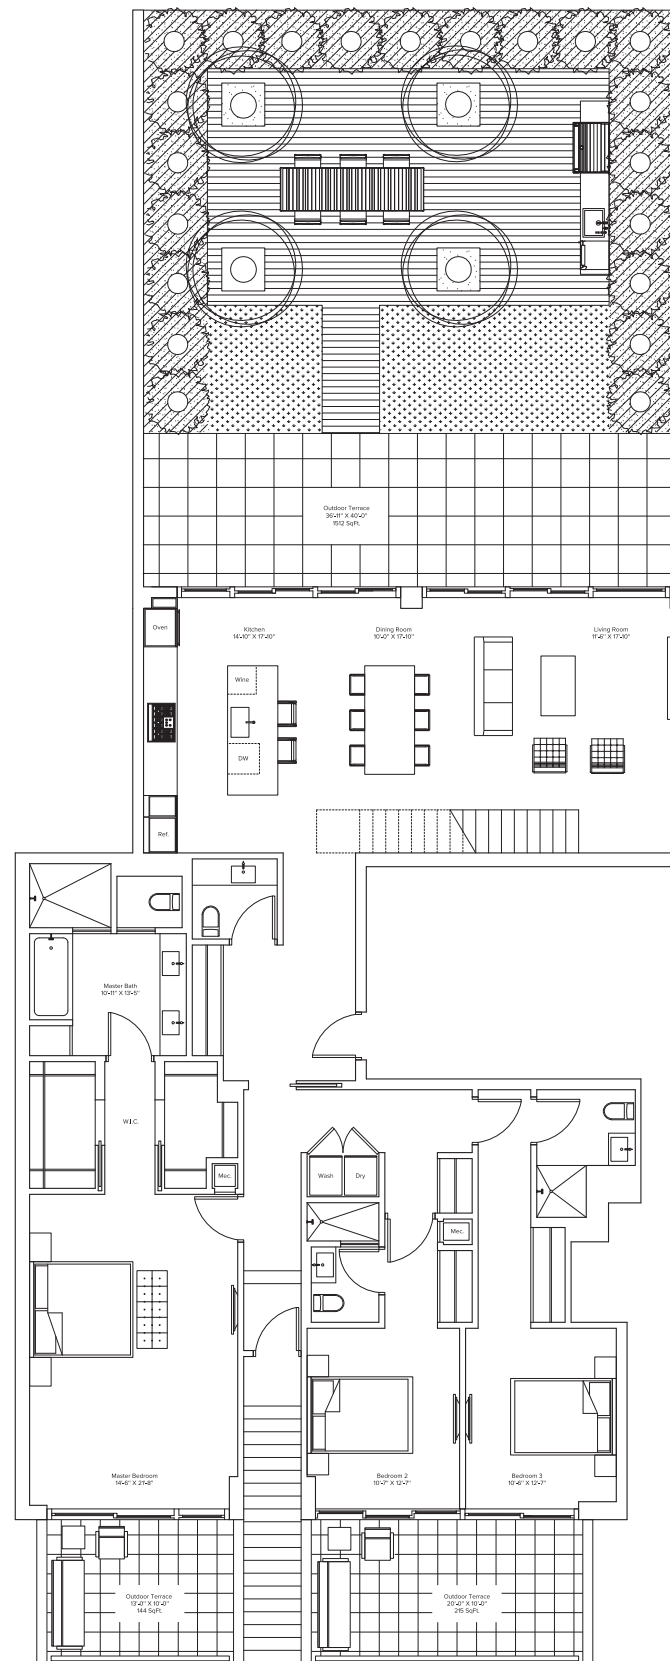

# Three Hundred Collins

2 Bedrooms / 2 Bathrooms

Indoor Living: 1126 ft<sup>2</sup> / 104.6 m<sup>2</sup>  
Outdoor Living: 437 ft<sup>2</sup> / 40.6 m<sup>2</sup>  
Total: 1563 ft<sup>2</sup> / 145.2 m<sup>2</sup>

# Three Hundred Collins

2 Bedrooms / 2 Bathrooms

Indoor Living: 1329 ft<sup>2</sup> / 123.5 m<sup>2</sup>  
Outdoor Living: 633 ft<sup>2</sup> / 58.8 m<sup>2</sup>  
Total: 1962 ft<sup>2</sup> / 182.3 m<sup>2</sup>

# Three Hundred Collins

2 Bedrooms / 2.5 Bathrooms  
Indoor Living: 1835 ft<sup>2</sup> / 170.5 m<sup>2</sup>  
Outdoor Living: 749 ft<sup>2</sup> / 69.6 m<sup>2</sup>  
Total: 2584 ft<sup>2</sup> / 240.1 m<sup>2</sup>

## Three Hundred Collins

3 Bedrooms / 3.5 Bathrooms

Indoor Living: 2559 ft<sup>2</sup> / 237.7 m<sup>2</sup>  
Outdoor Living: 2677 ft<sup>2</sup> / 248.7 m<sup>2</sup>  
Total: 5236 ft<sup>2</sup> / 486.4 m<sup>2</sup>