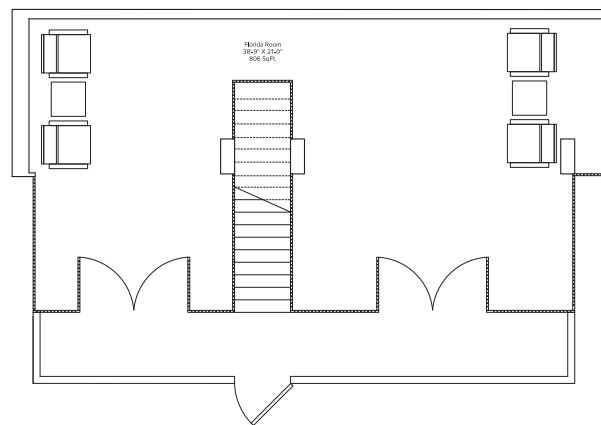

# Three Hundred Collins

2 Bedrooms / 2.5 Bathrooms  
Indoor Living: 1835 ft<sup>2</sup> / 170.5 m<sup>2</sup>  
Outdoor Living: 749 ft<sup>2</sup> / 69.6 m<sup>2</sup>  
Total: 2584 ft<sup>2</sup> / 240.1 m<sup>2</sup>

## Three Hundred Collins

3 Bedrooms / 3.5 Bathrooms

Indoor Living: 2559 ft<sup>2</sup> / 237.7 m<sup>2</sup>  
Outdoor Living: 2677 ft<sup>2</sup> / 248.7 m<sup>2</sup>  
Total: 5236 ft<sup>2</sup> / 486.4 m<sup>2</sup>