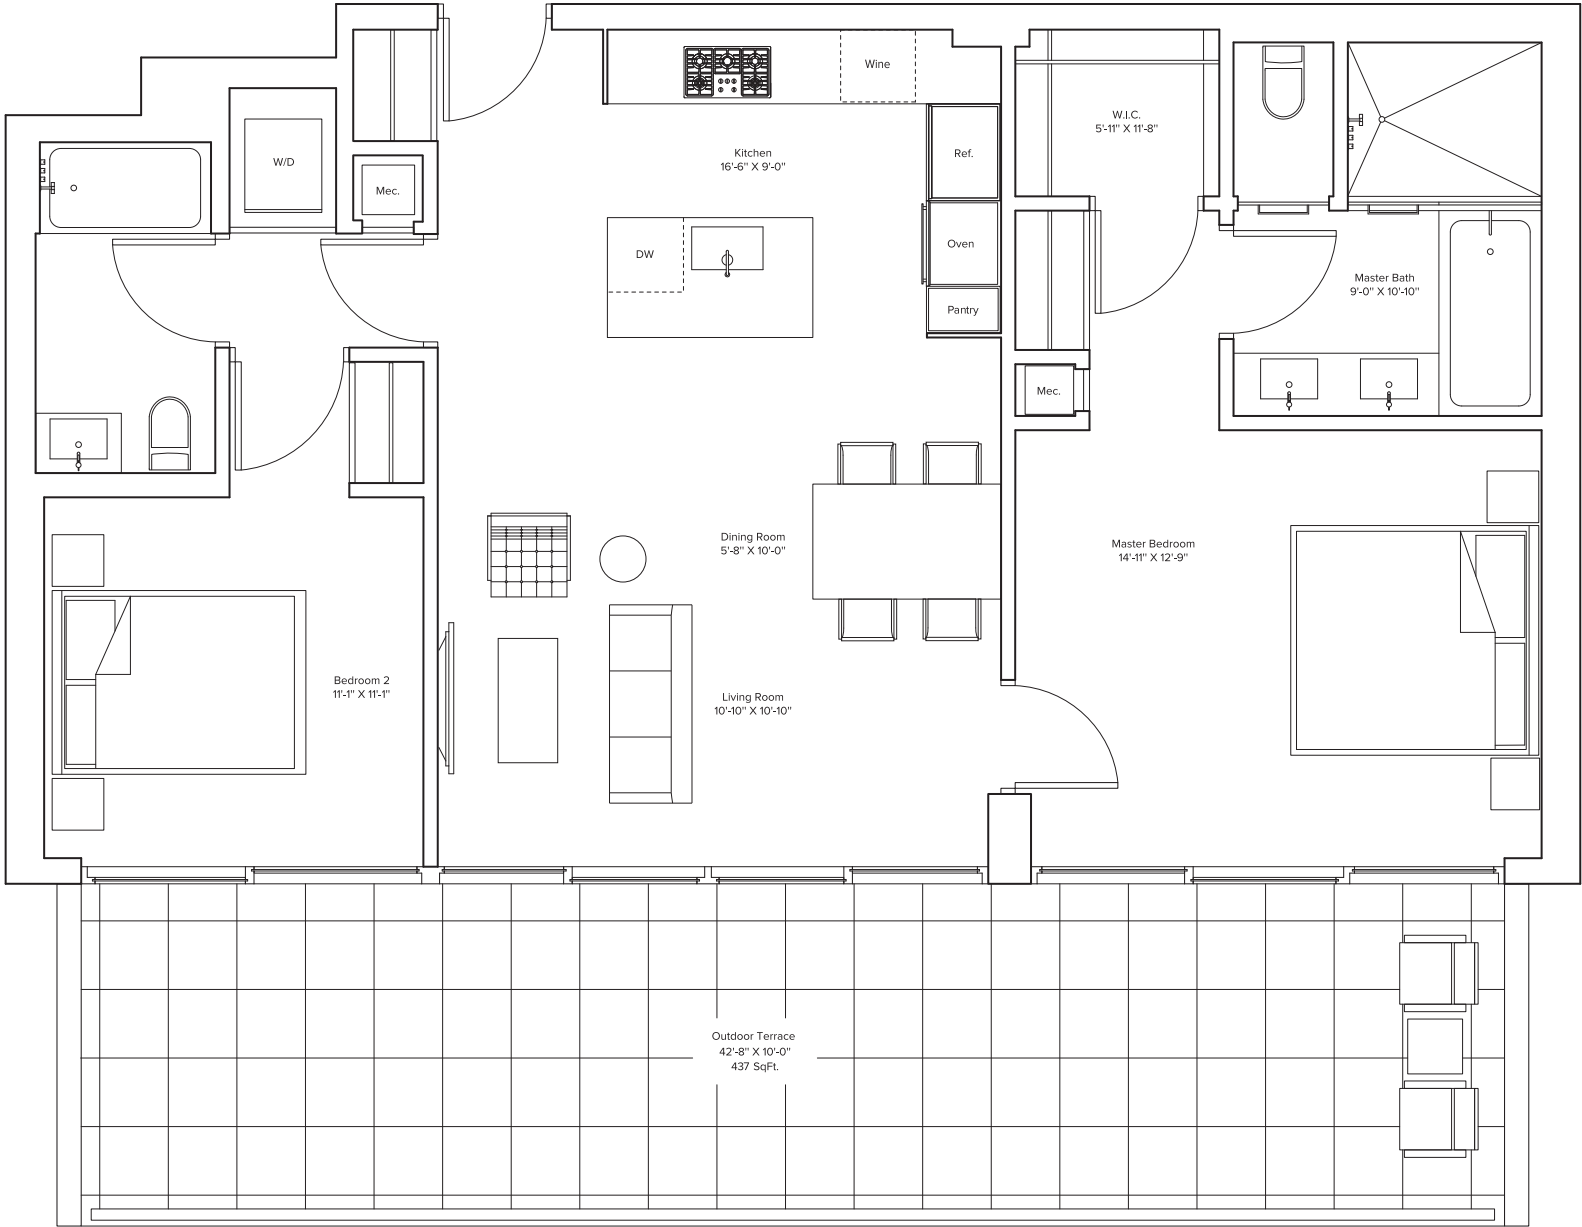

# Three Hundred Collins

2 Bedrooms / 2 Bathrooms  
Indoor Living: 1219 ft<sup>2</sup> / 113.2 m<sup>2</sup>  
Outdoor Living: 600 ft<sup>2</sup> / 55.7 m<sup>2</sup>  
Total: 1819 ft<sup>2</sup> / 168.9 m<sup>2</sup>

# Three Hundred Collins

2 Bedrooms / 2 Bathrooms

Indoor Living: 1126 ft<sup>2</sup> / 104.6 m<sup>2</sup>  
Outdoor Living: 437 ft<sup>2</sup> / 40.6 m<sup>2</sup>  
Total: 1563 ft<sup>2</sup> / 145.2 m<sup>2</sup>

# Three Hundred Collins

2 Bedrooms / 2 Bathrooms

Indoor Living: 1329 ft<sup>2</sup> / 123.5 m<sup>2</sup>  
Outdoor Living: 633 ft<sup>2</sup> / 58.8 m<sup>2</sup>  
Total: 1962 ft<sup>2</sup> / 182.3 m<sup>2</sup>

# Three Hundred Collins

2 Bedrooms / 2.5 Bathrooms  
Indoor Living: 1835 ft<sup>2</sup> / 170.5 m<sup>2</sup>  
Outdoor Living: 749 ft<sup>2</sup> / 69.6 m<sup>2</sup>  
Total: 2584 ft<sup>2</sup> / 240.1 m<sup>2</sup>