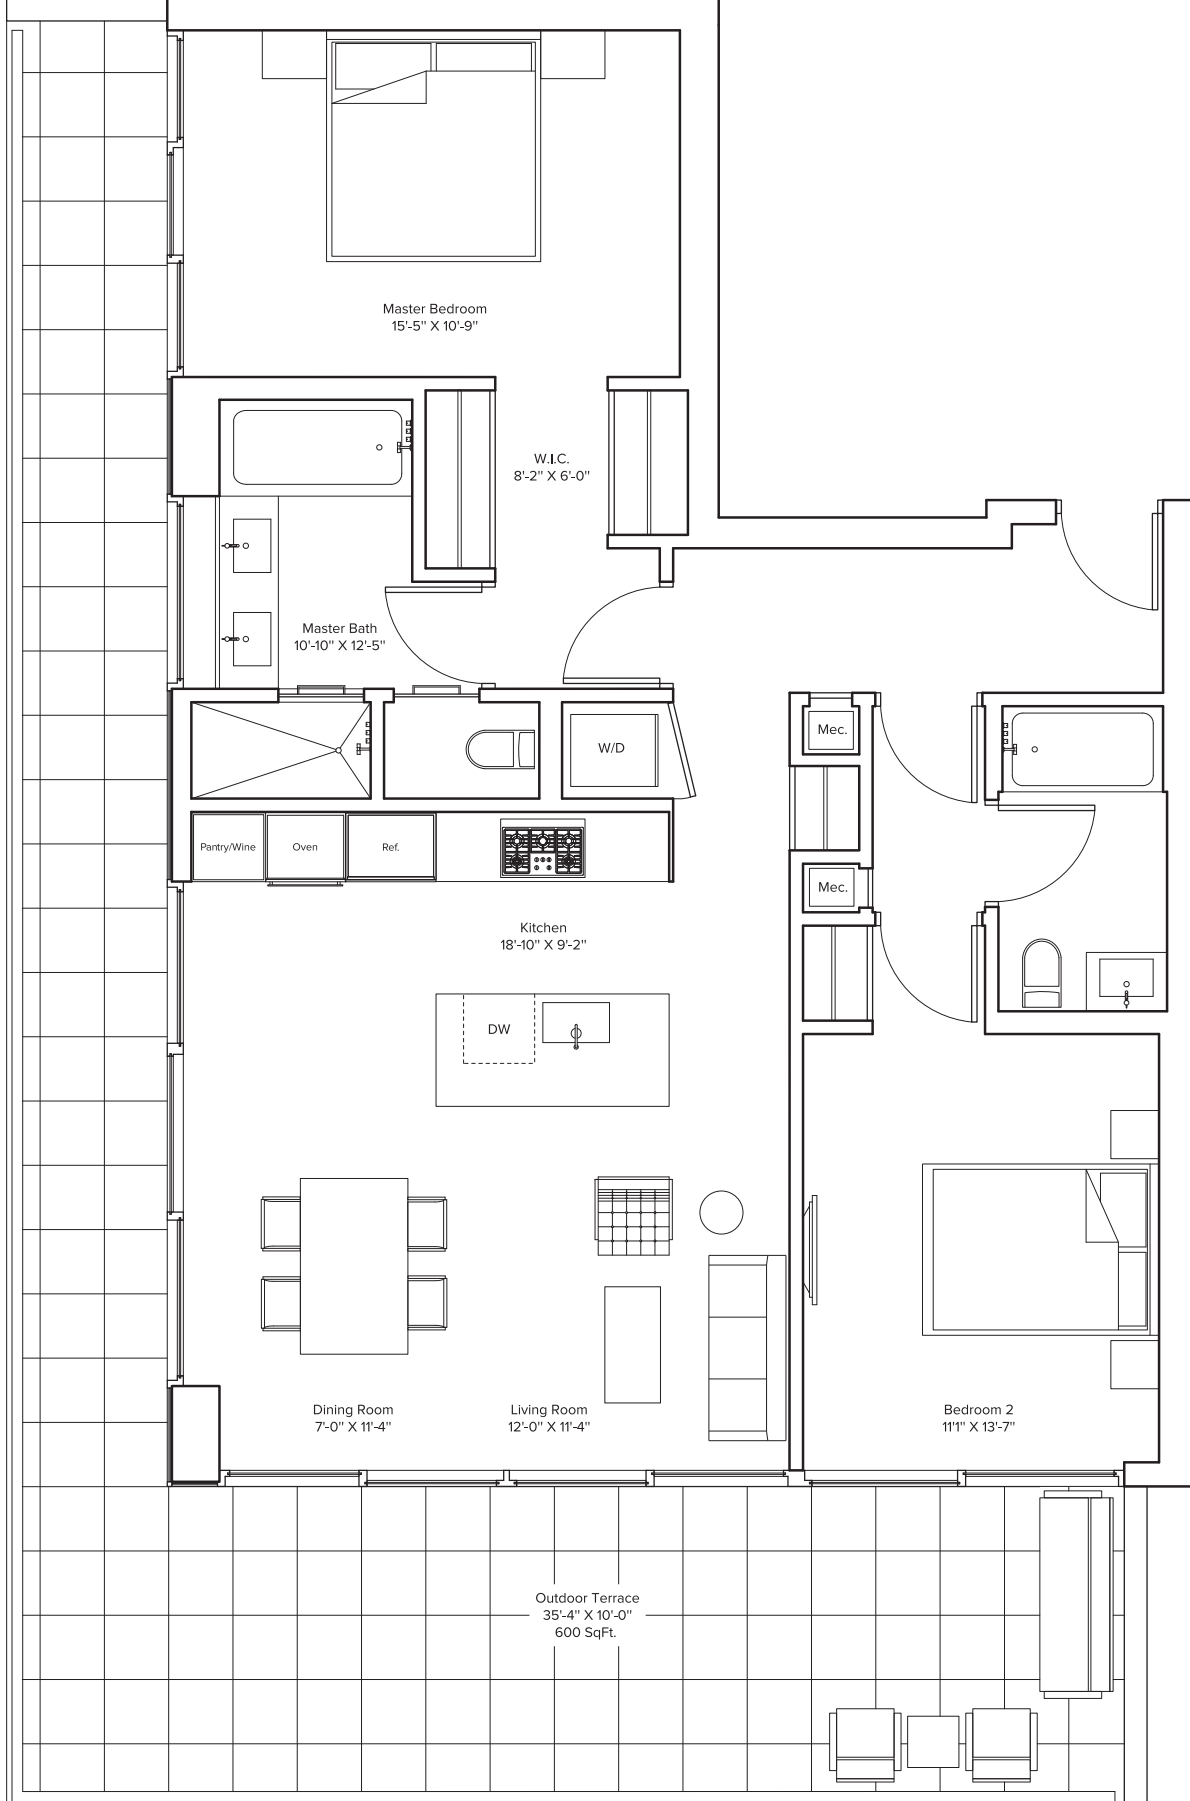

# Three Hundred Collins

2 Bedrooms / 2 Bathrooms  
Indoor Living: 1219 ft<sup>2</sup> / 113.2 m<sup>2</sup>  
Outdoor Living: 600 ft<sup>2</sup> / 55.7 m<sup>2</sup>  
Total: 1819 ft<sup>2</sup> / 168.9 m<sup>2</sup>

# Three Hundred Collins

2 Bedrooms / 2 Bathrooms

Indoor Living: 1126 ft<sup>2</sup> / 104.6 m<sup>2</sup>  
Outdoor Living: 437 ft<sup>2</sup> / 40.6 m<sup>2</sup>  
Total: 1563 ft<sup>2</sup> / 145.2 m<sup>2</sup>

# Three Hundred Collins

2 Bedrooms / 2 Bathrooms

Indoor Living: 1329 ft<sup>2</sup> / 123.5 m<sup>2</sup>  
Outdoor Living: 633 ft<sup>2</sup> / 58.8 m<sup>2</sup>  
Total: 1962 ft<sup>2</sup> / 182.3 m<sup>2</sup>

# Three Hundred Collins

2 Bedrooms / 2.5 Bathrooms  
Indoor Living: 1835 ft<sup>2</sup> / 170.5 m<sup>2</sup>  
Outdoor Living: 749 ft<sup>2</sup> / 69.6 m<sup>2</sup>  
Total: 2584 ft<sup>2</sup> / 240.1 m<sup>2</sup>