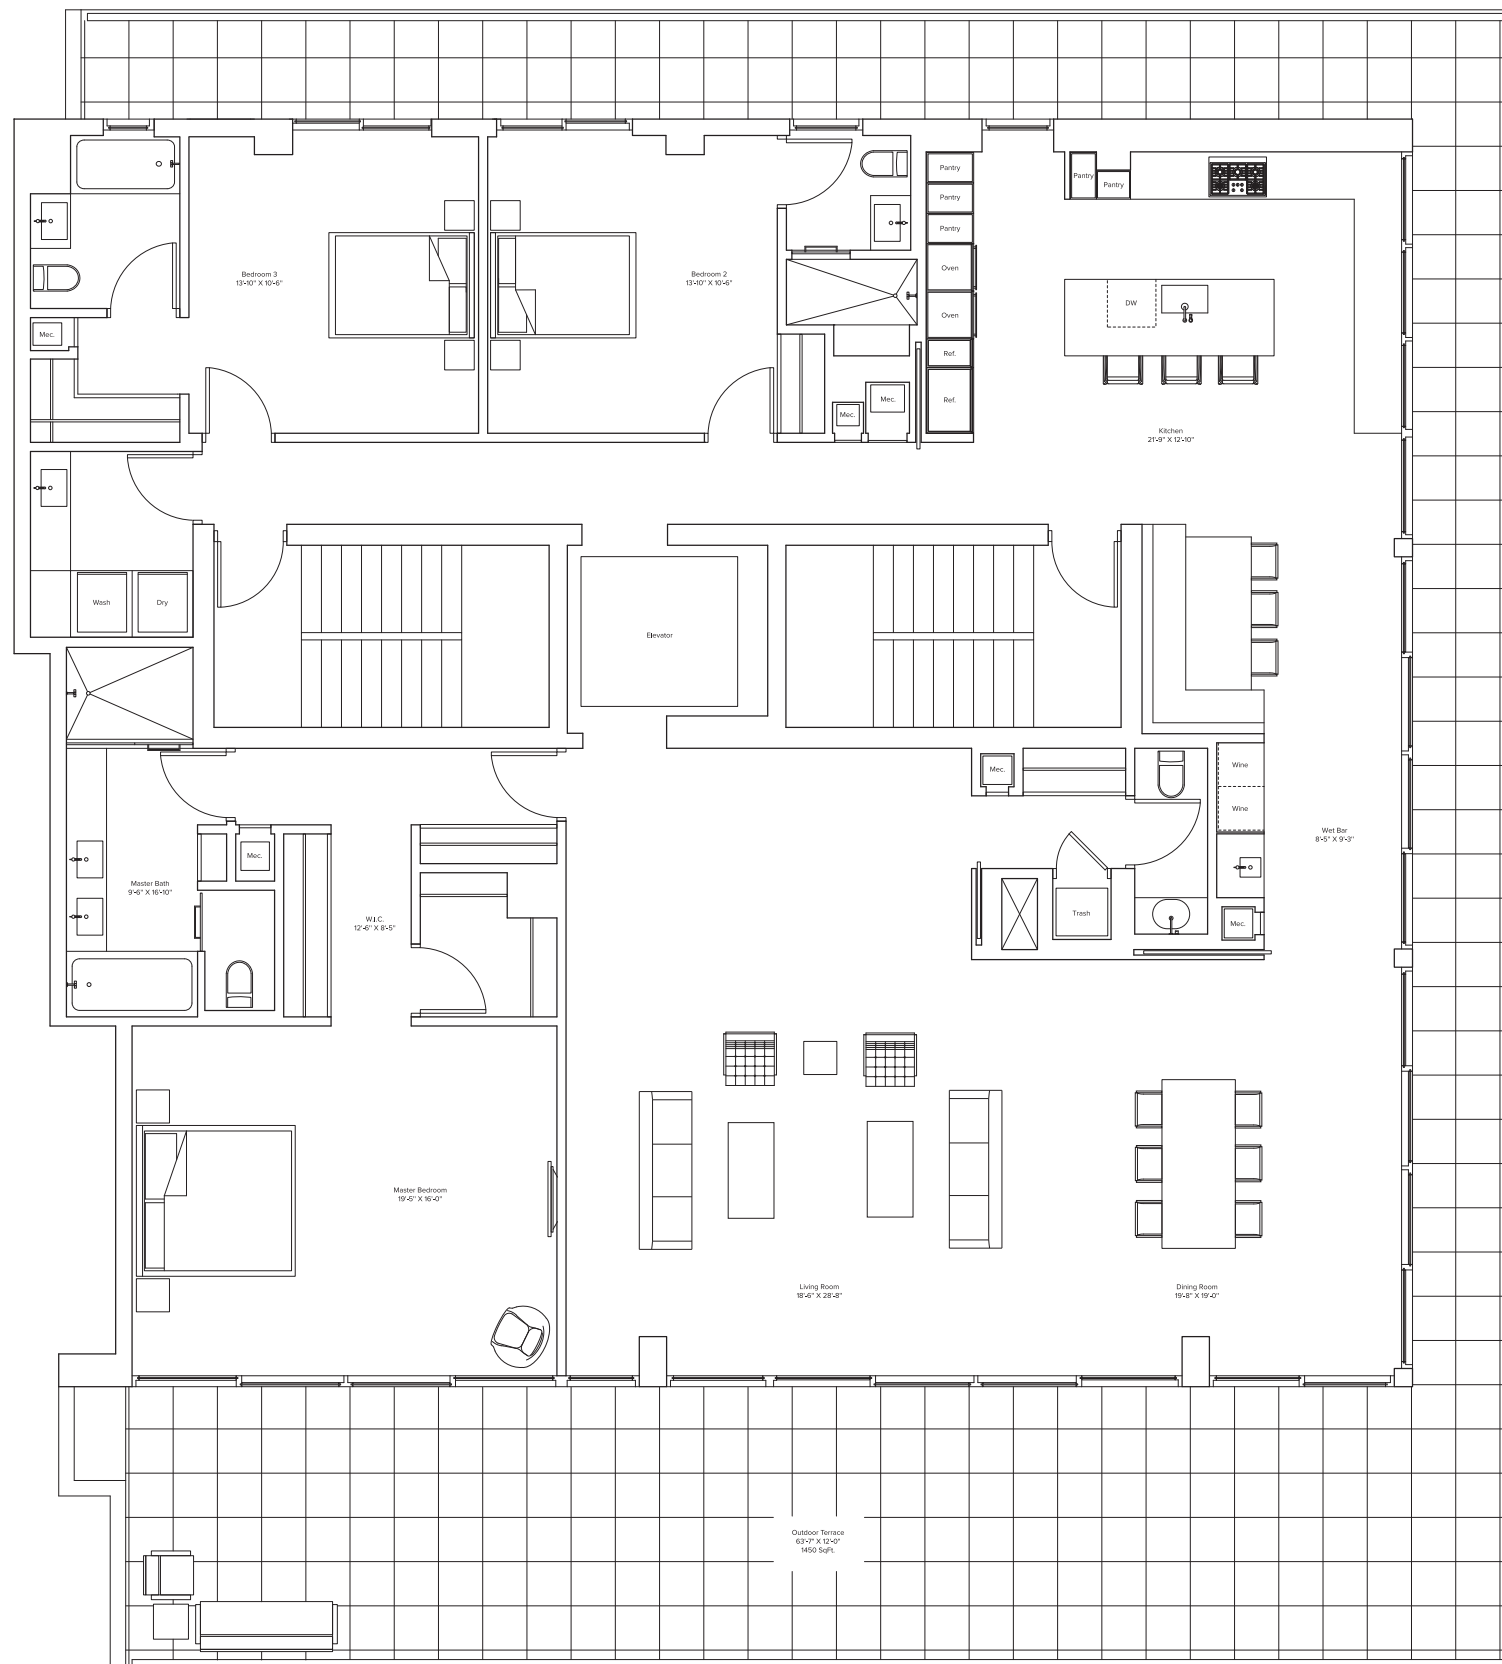

Residence PH1

Three Hundred Collins

3 Bedrooms / 3.5 Bathrooms

Indoor Living: 3143 ft² / 292 m²
Outdoor Living: 1450 ft² / 134.7 m²
Total: 4593 ft² / 426.7 m²