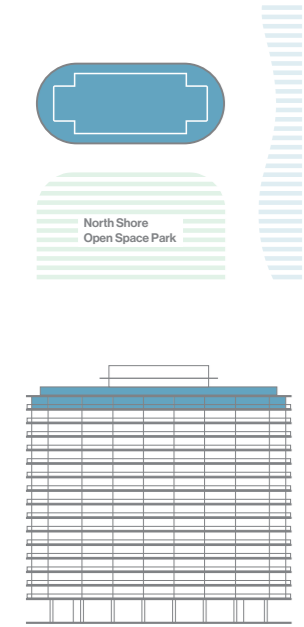

PENTHOUSE

Eighty Seven Park
by Renzo Piano Building Workshop

Eighty Seven Park Penthouse

HIGHLIGHTS

- 18th Floor
- 6 Bedrooms
- 8 Bathrooms
- 1 Powder Room
- 1 Staff
- 2 Entrances
- Gym
- Home Theater

- Rooftop
- 2 Powder Rooms
- 2 Infinity Pools
- 2 Wet Bars
- 2 Summer Kitchens
- Sunrise Terrace
- Sunset Terrace
- Hammmam
- Moonlight Cinema
- Putting Green

ROOFTOP

OCEAN

18TH FLOOR

PARK

PENTHOUSE TOTAL AREA

Penthouse Total Area
30,657 ft² / 2,848 m²

18th Floor Area
19,193 ft² / 1,783 m²

Rooftop Area
11,464 ft² / 1,065 m²

Rooftop Area
10,822 ft² / 1,005 m²