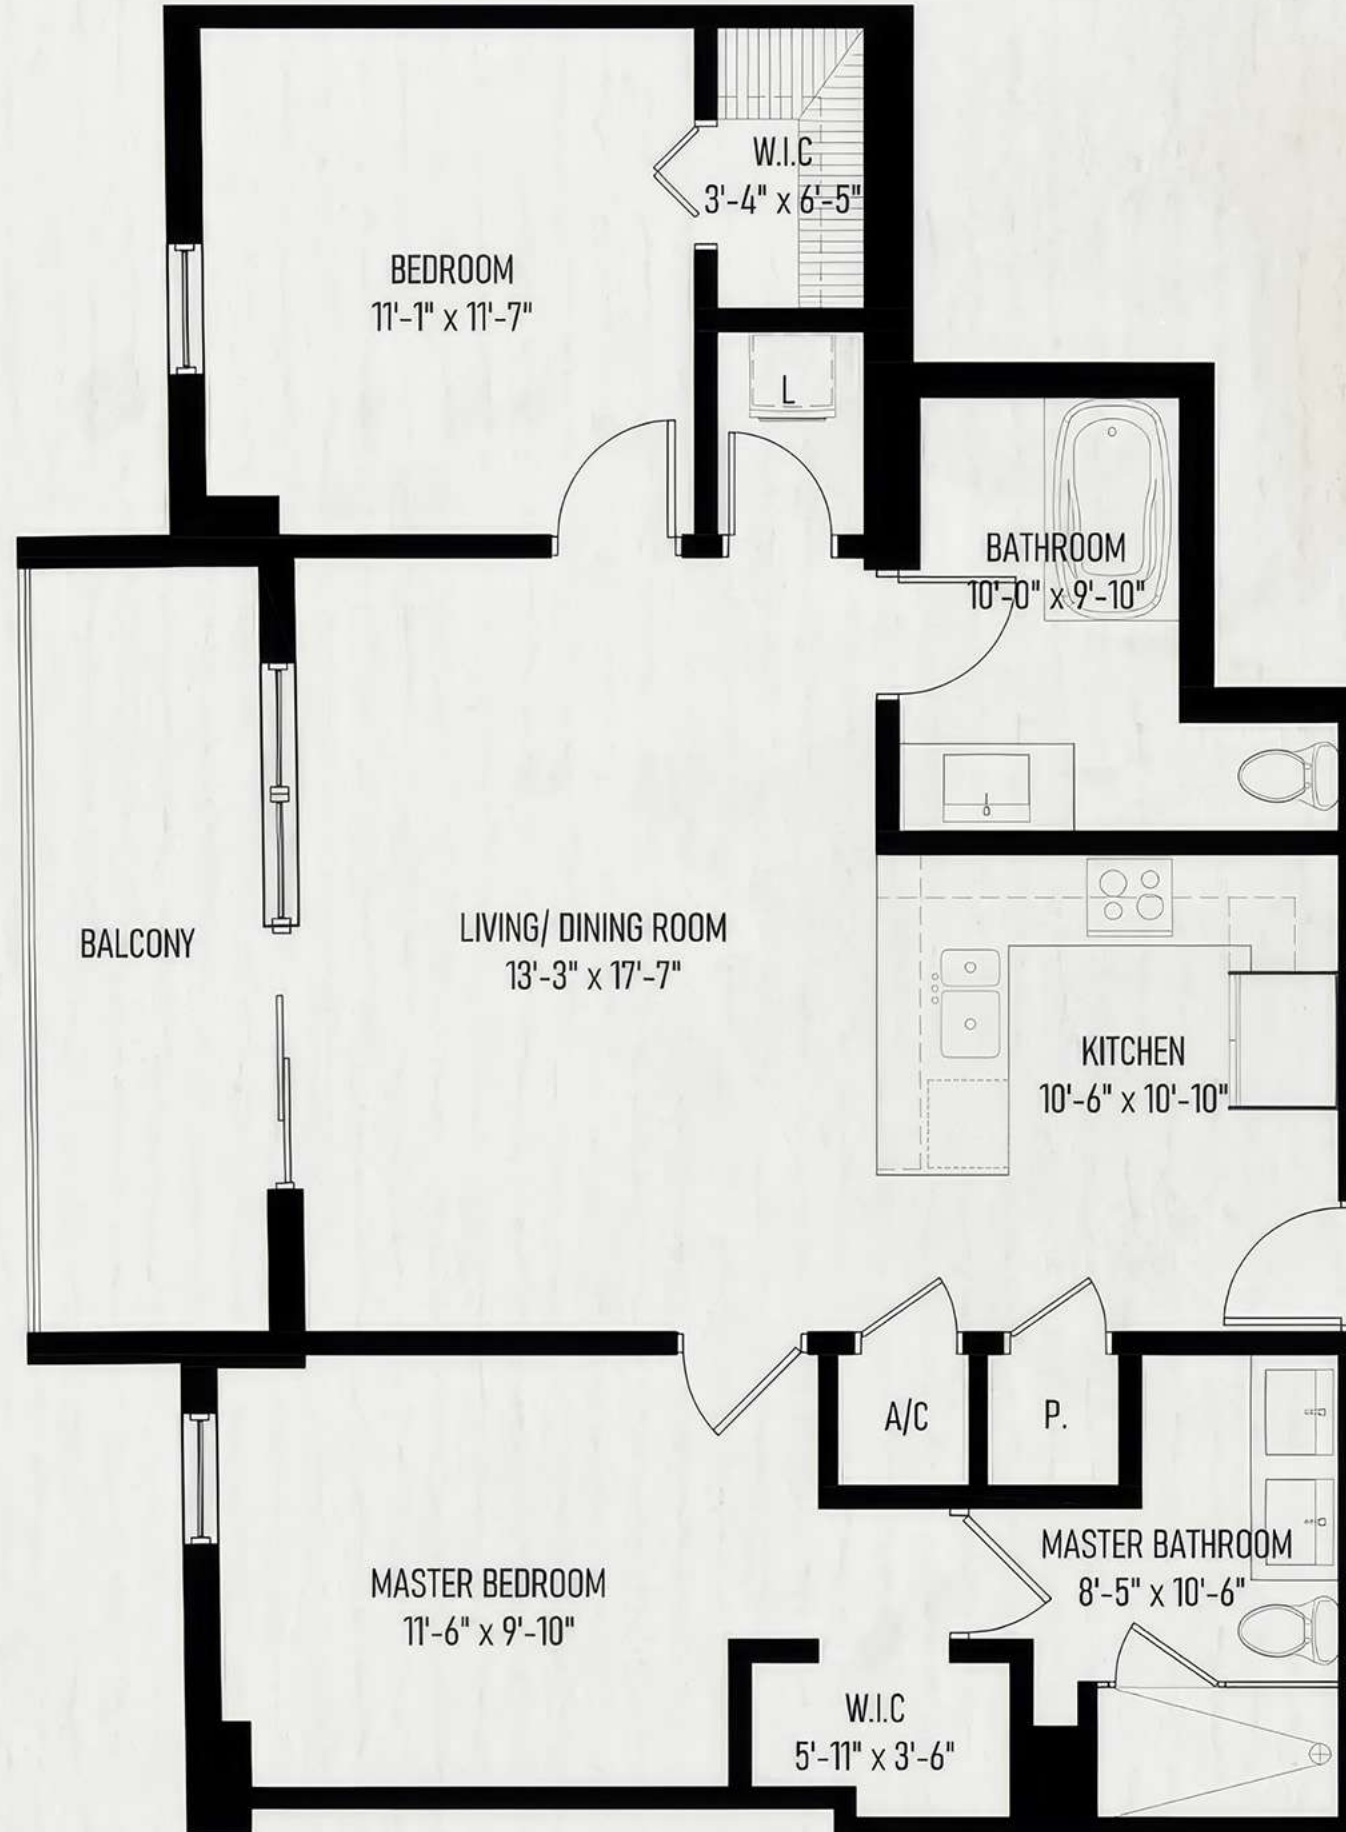

Unit 804

Level 8 Beds 2 Baths 2 Int. SF 951