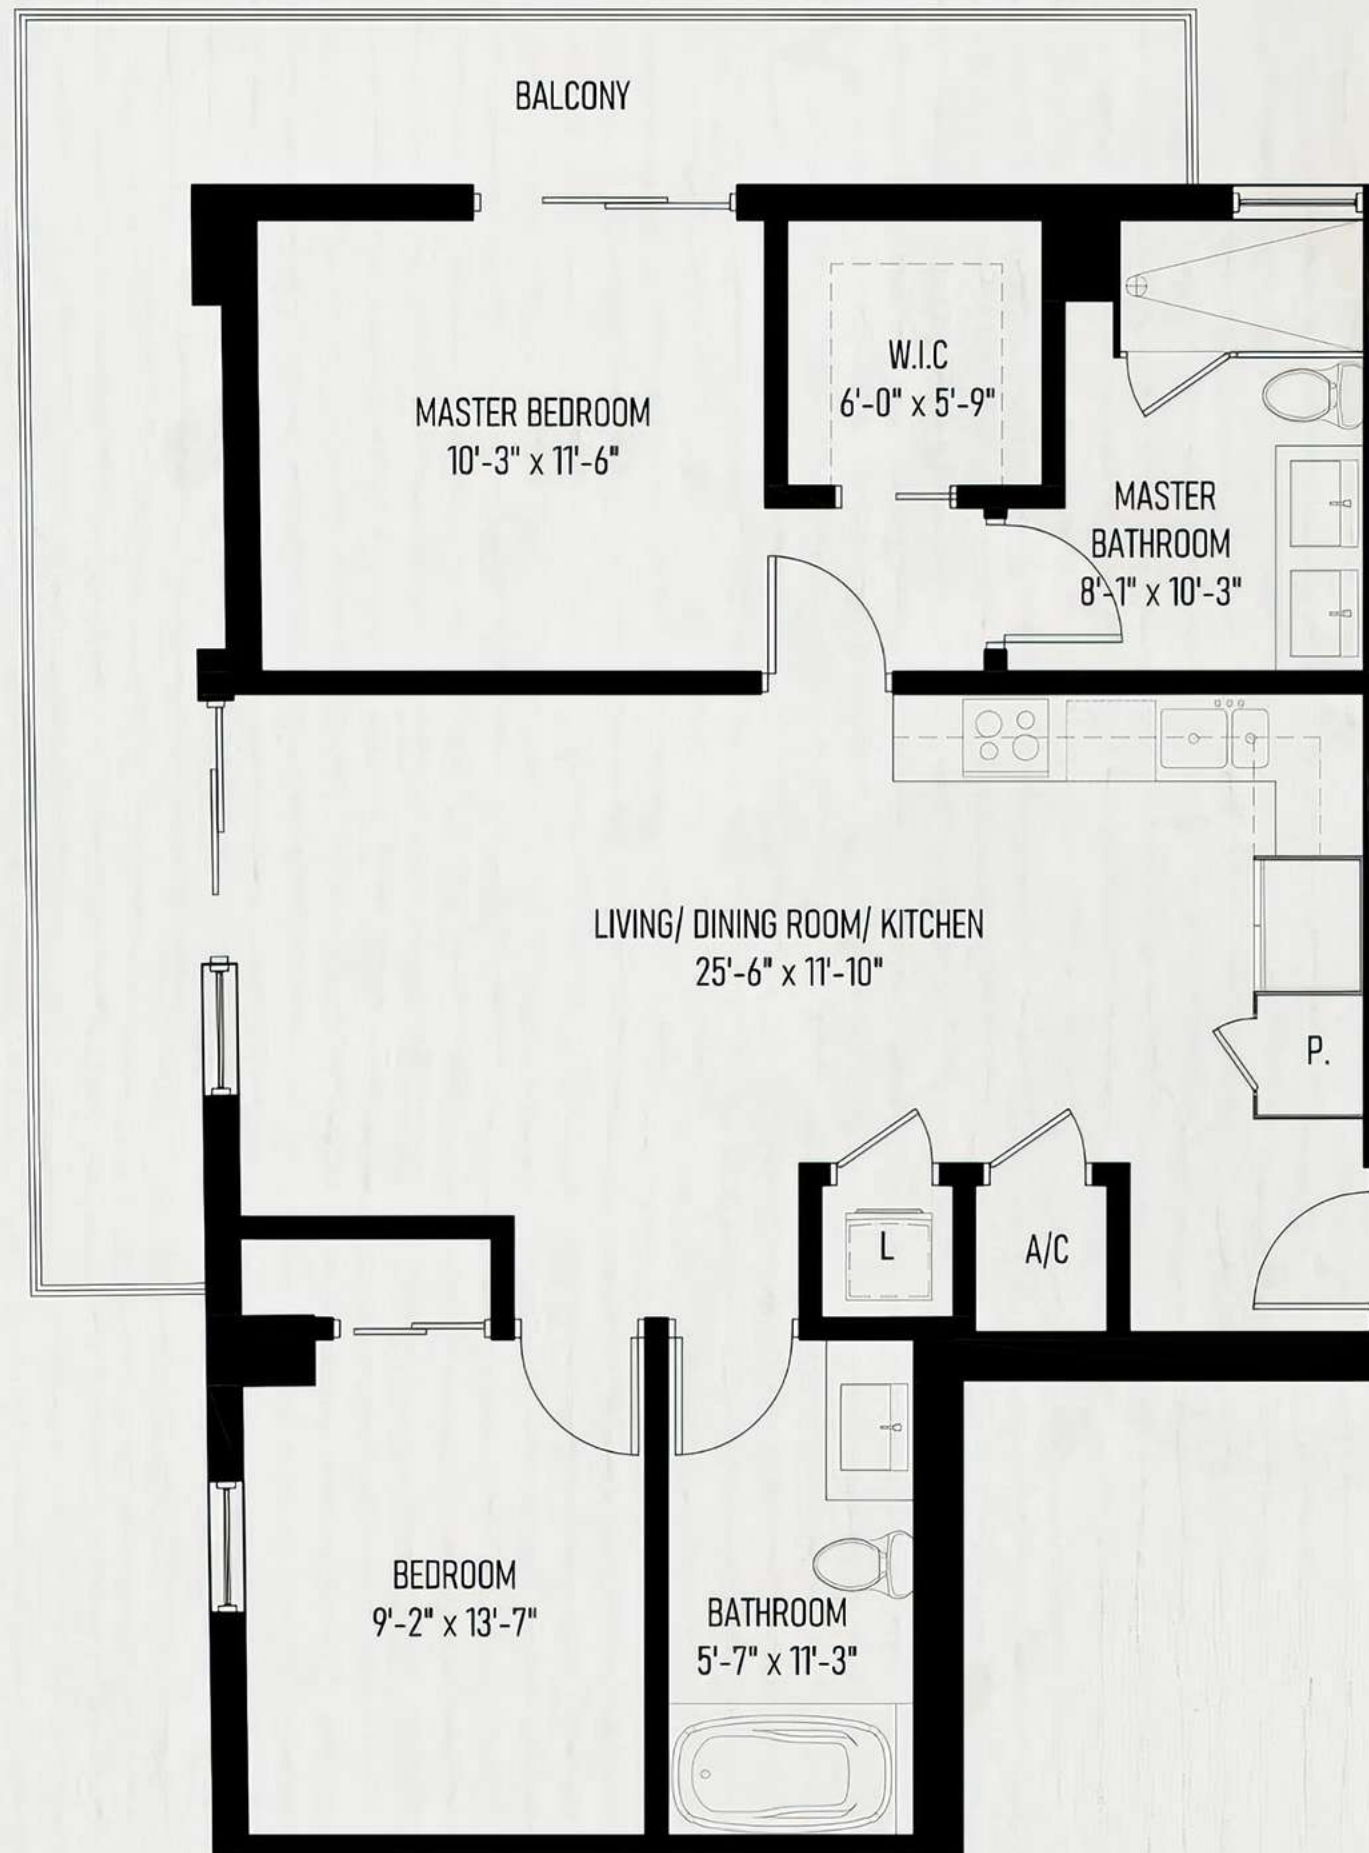

Unit 806

Level 8 Beds 2 Baths 2 Int. SF 892