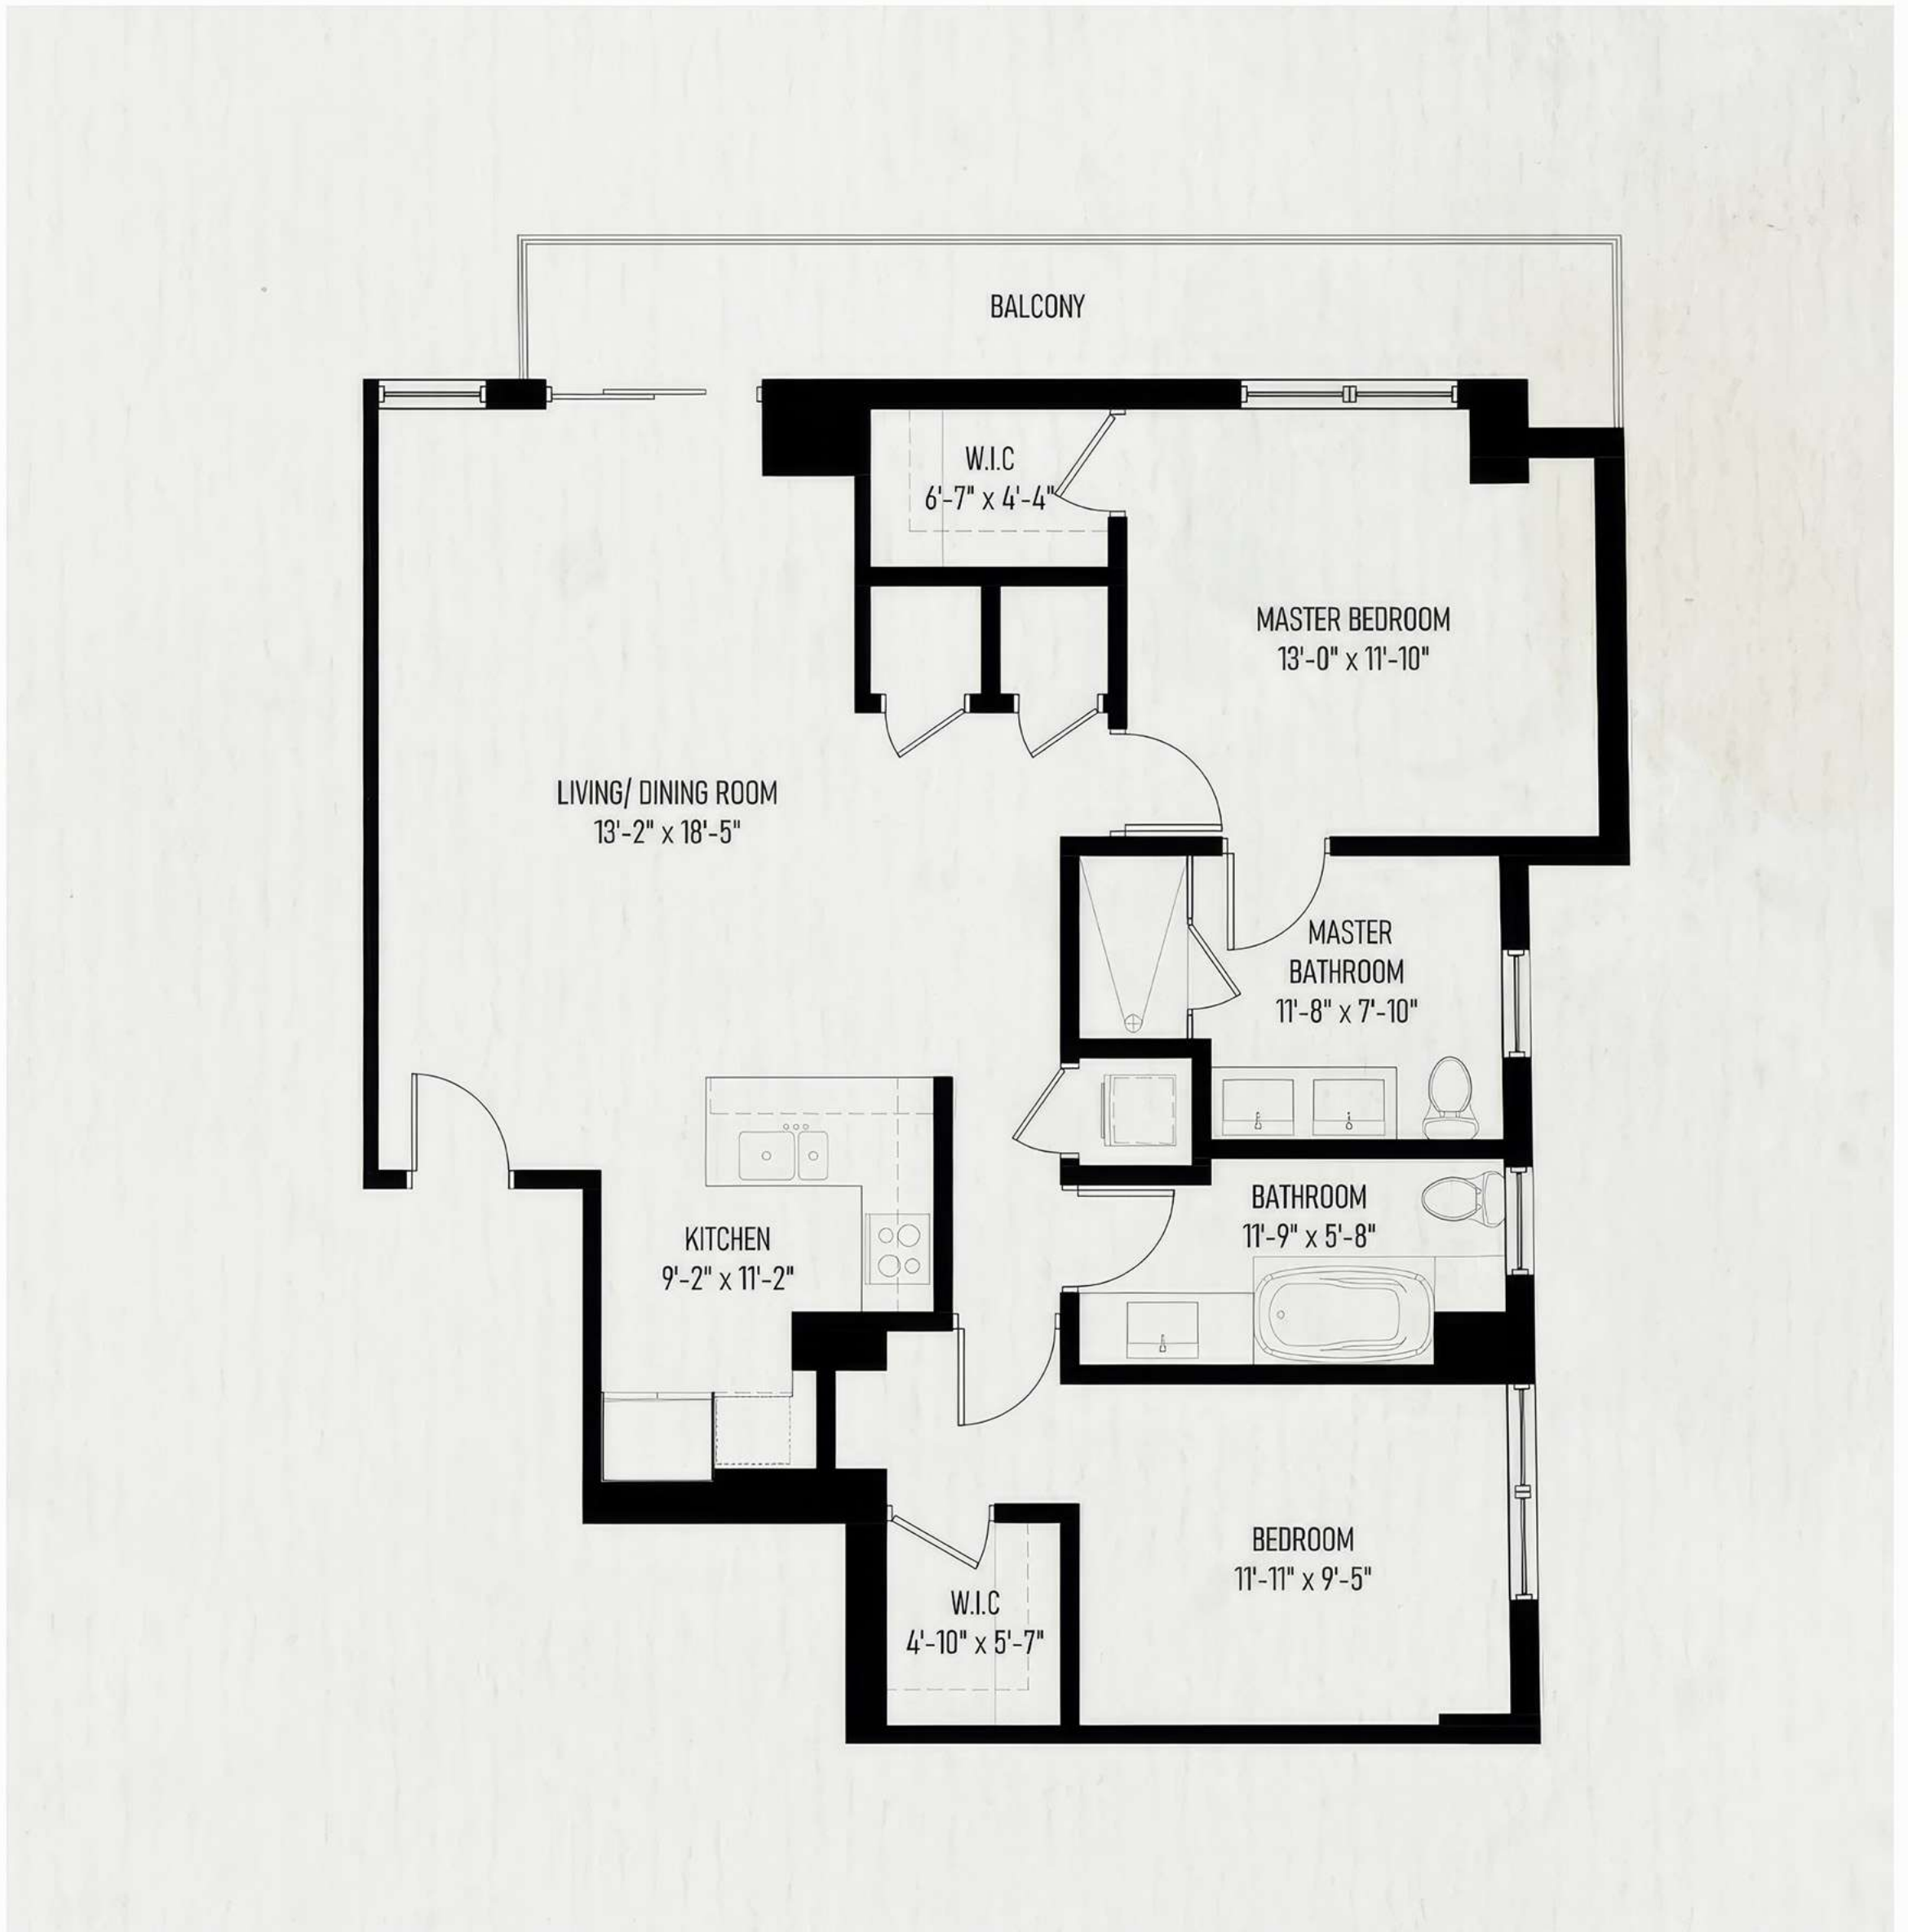

Unit 705

Level 7 Beds 2 Baths 2 Int. SF 1,092