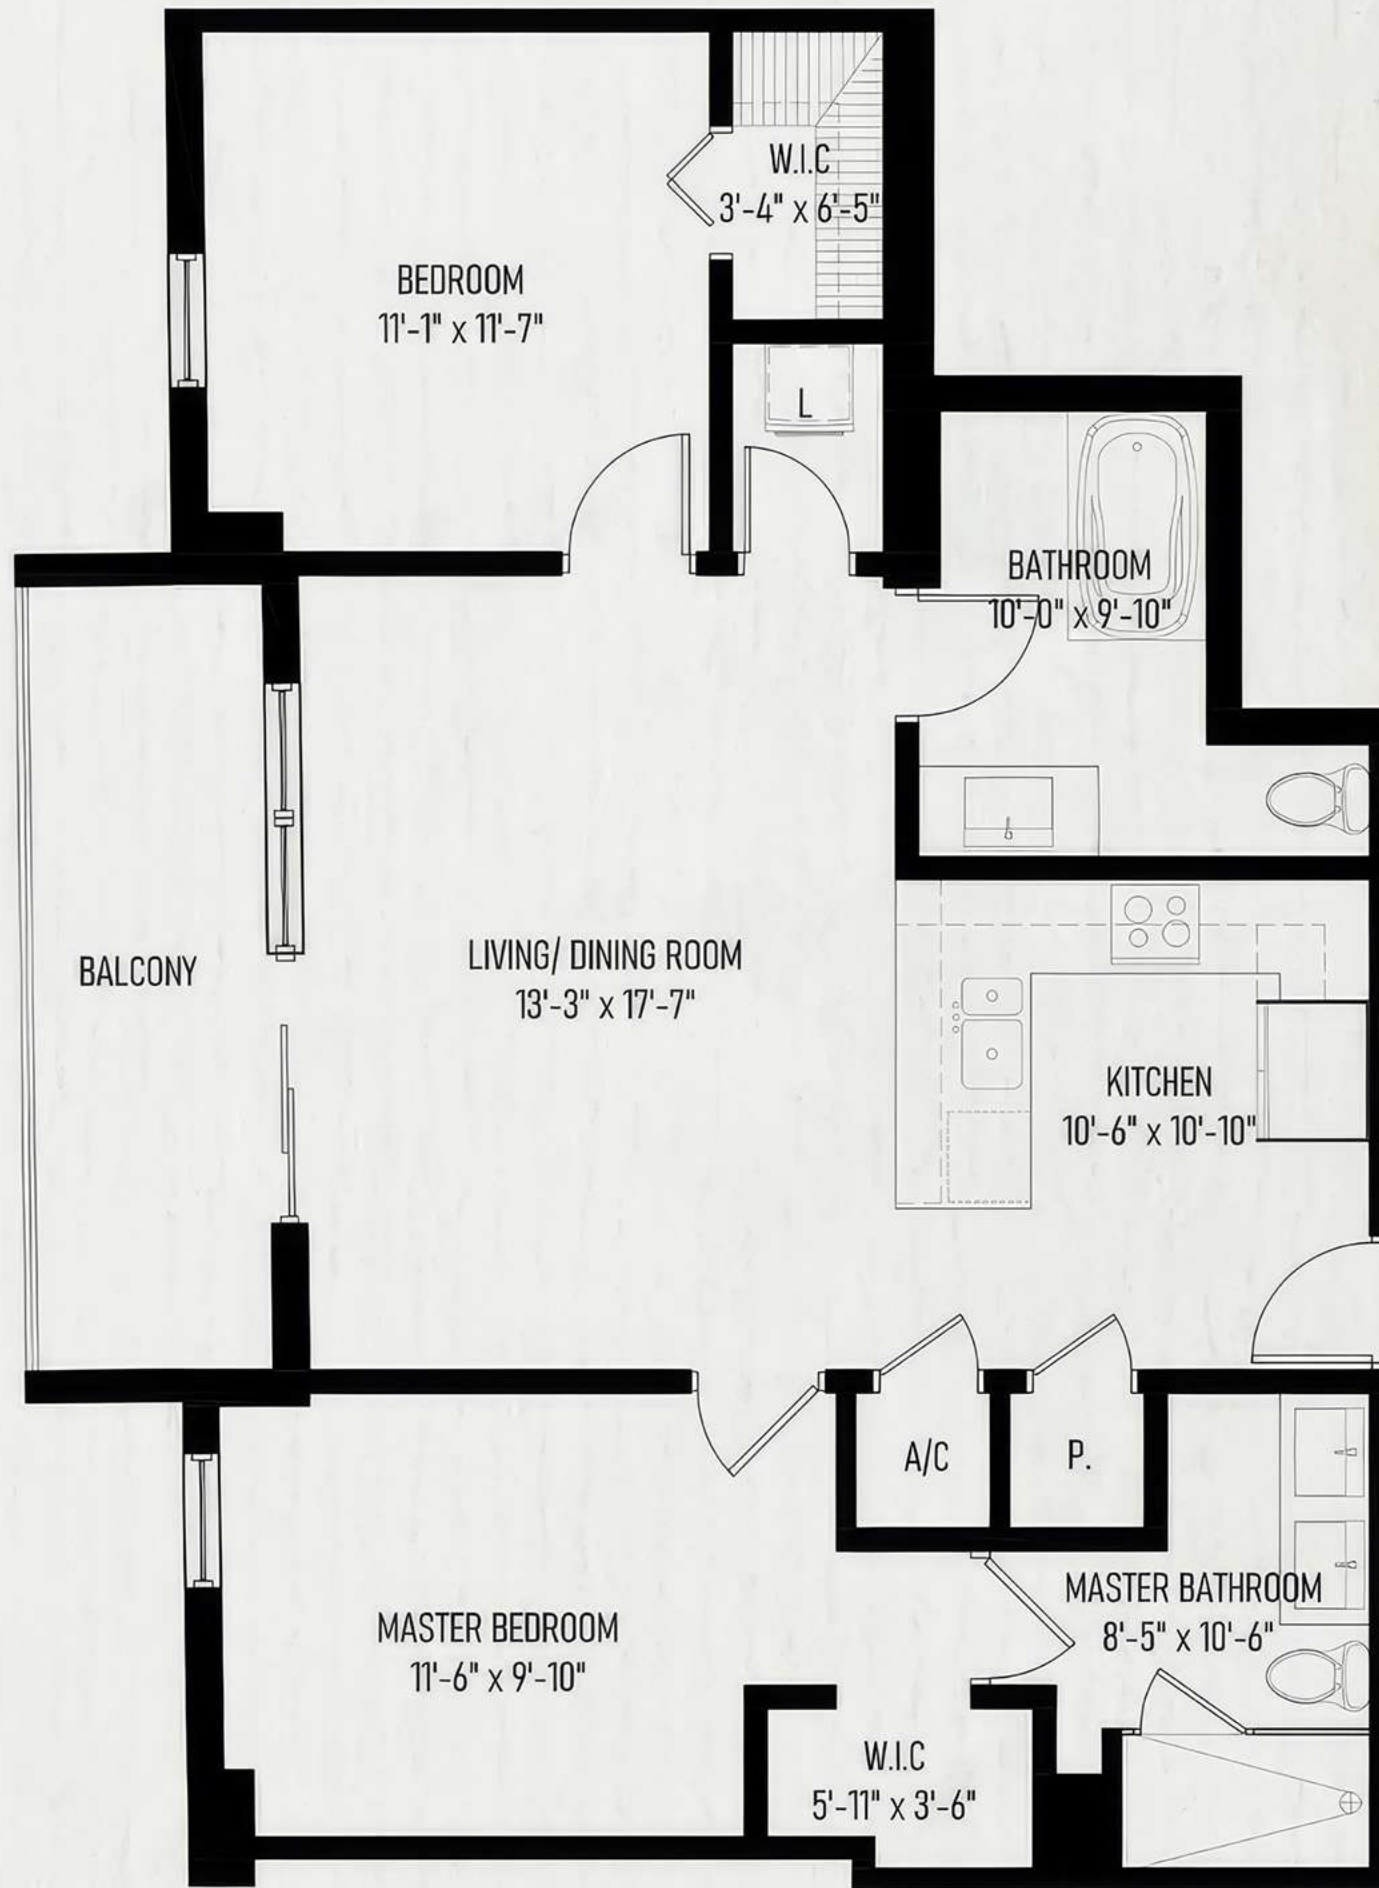

Unit 704

Level 7 Beds 2 Baths 2 Int. SF 952