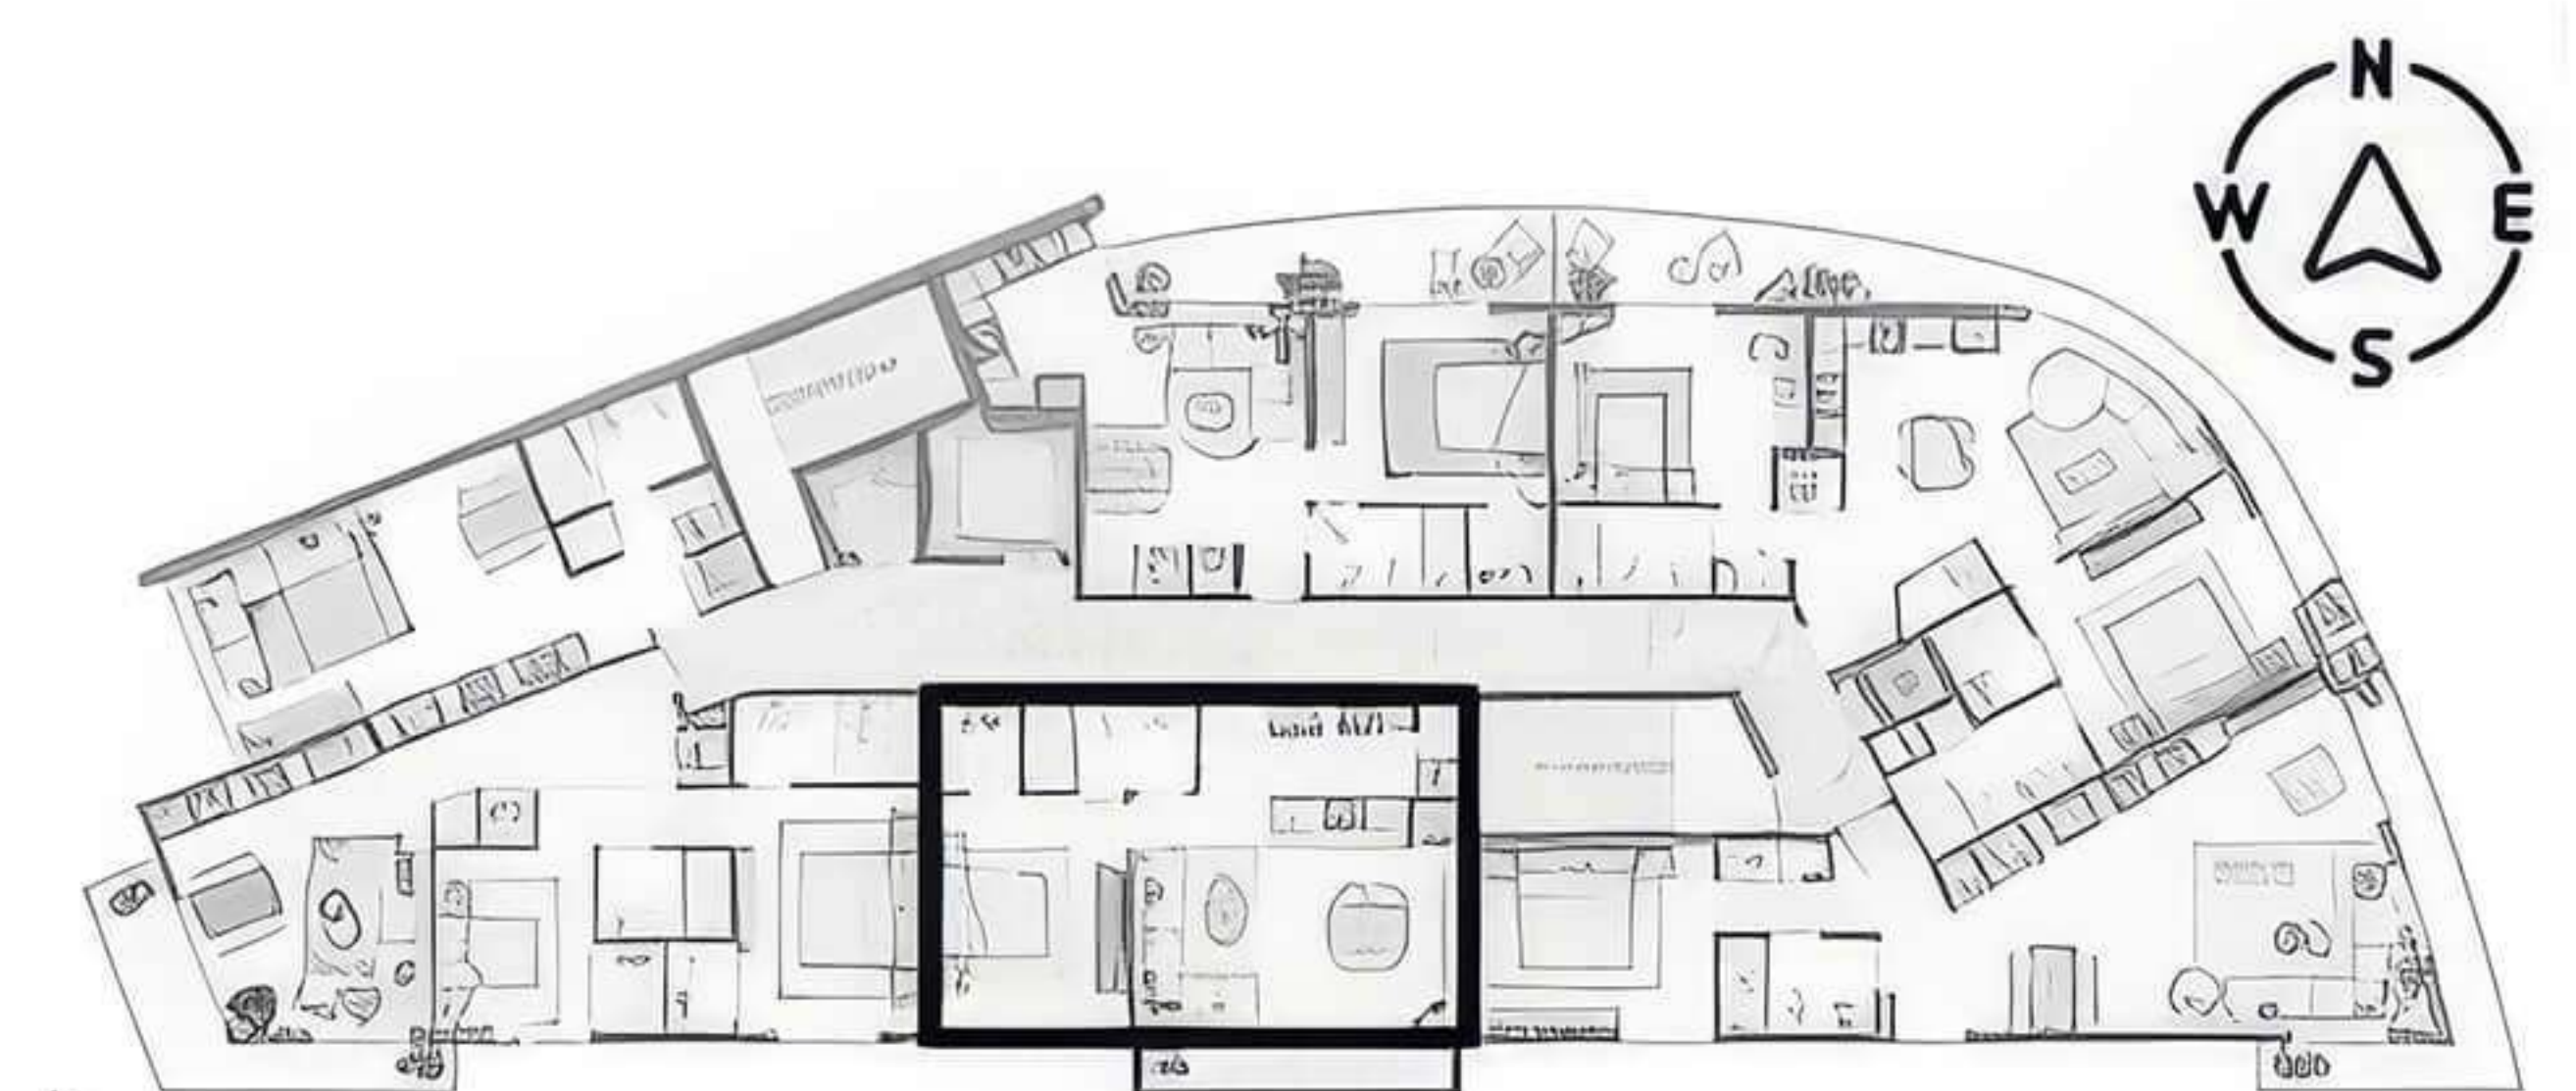

DOLPHIN

1 Bedroom | 1 Bathroom
685 Sqft | 58 Terrace Sqft

Units 405, 505, 605

Canal