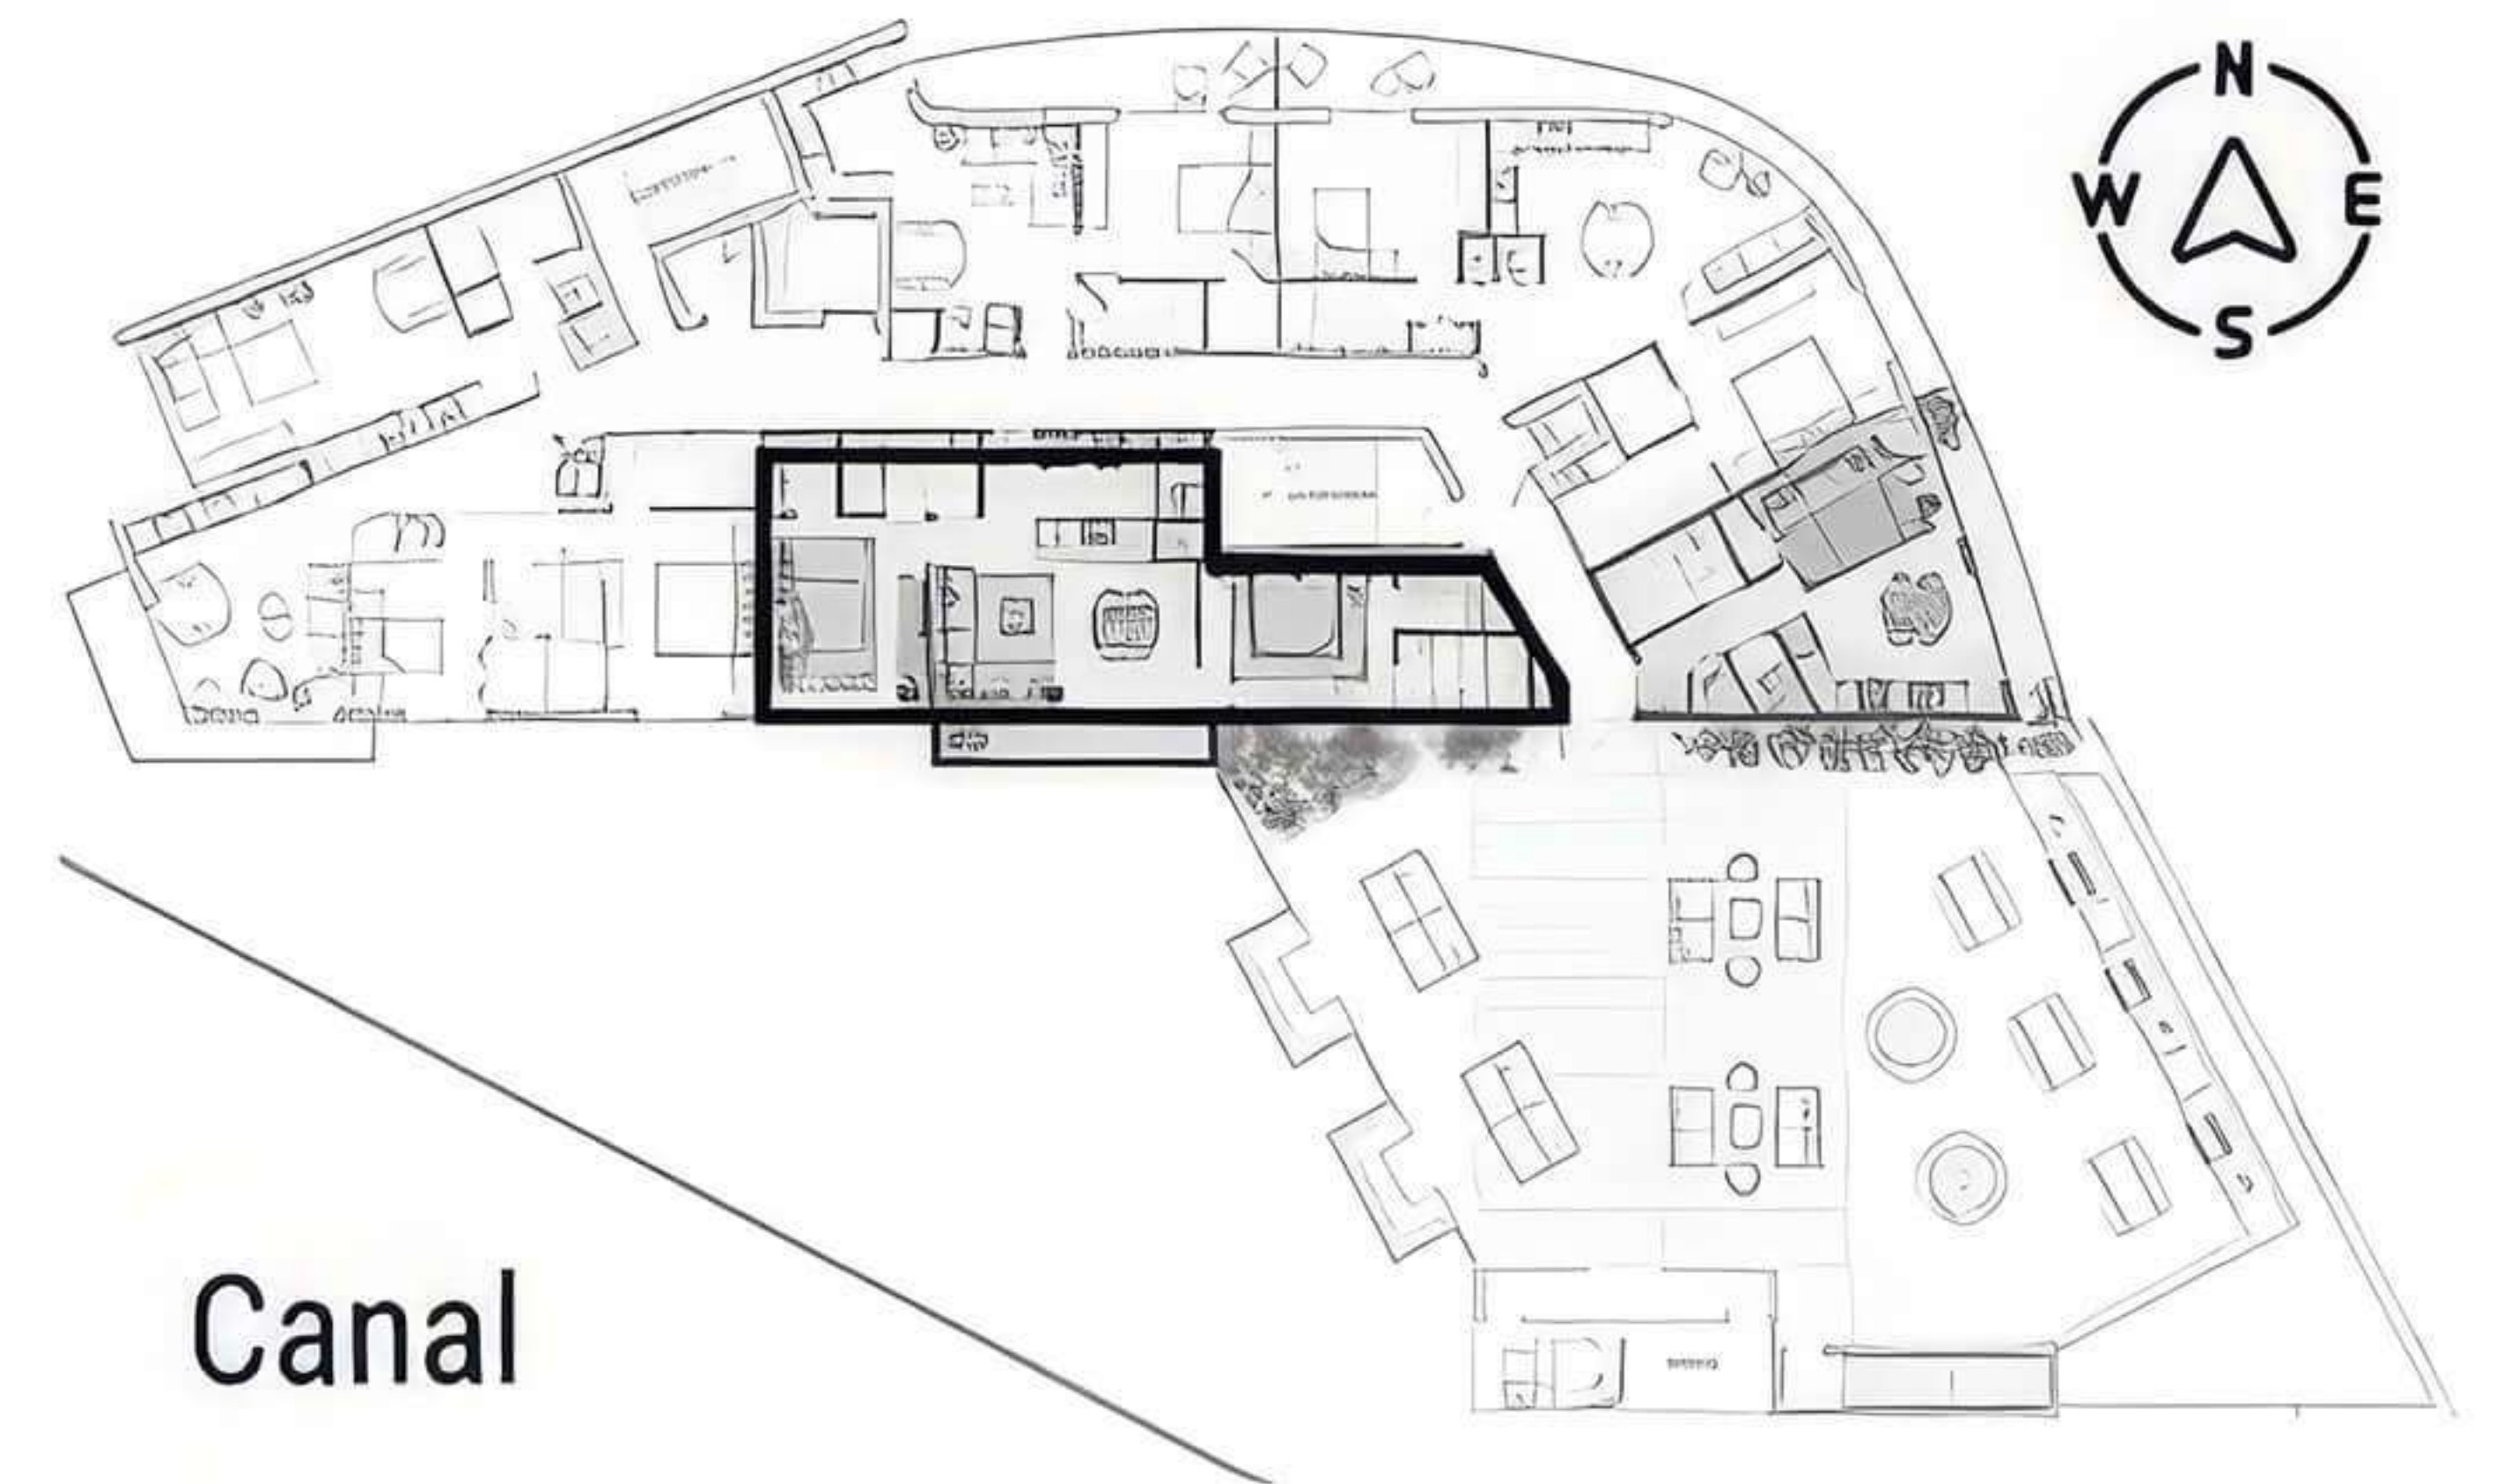

DANUBIO

2 Bedrooms | 2 Bathrooms
973 Sqft | 118 Terrace Sqft

Units 305