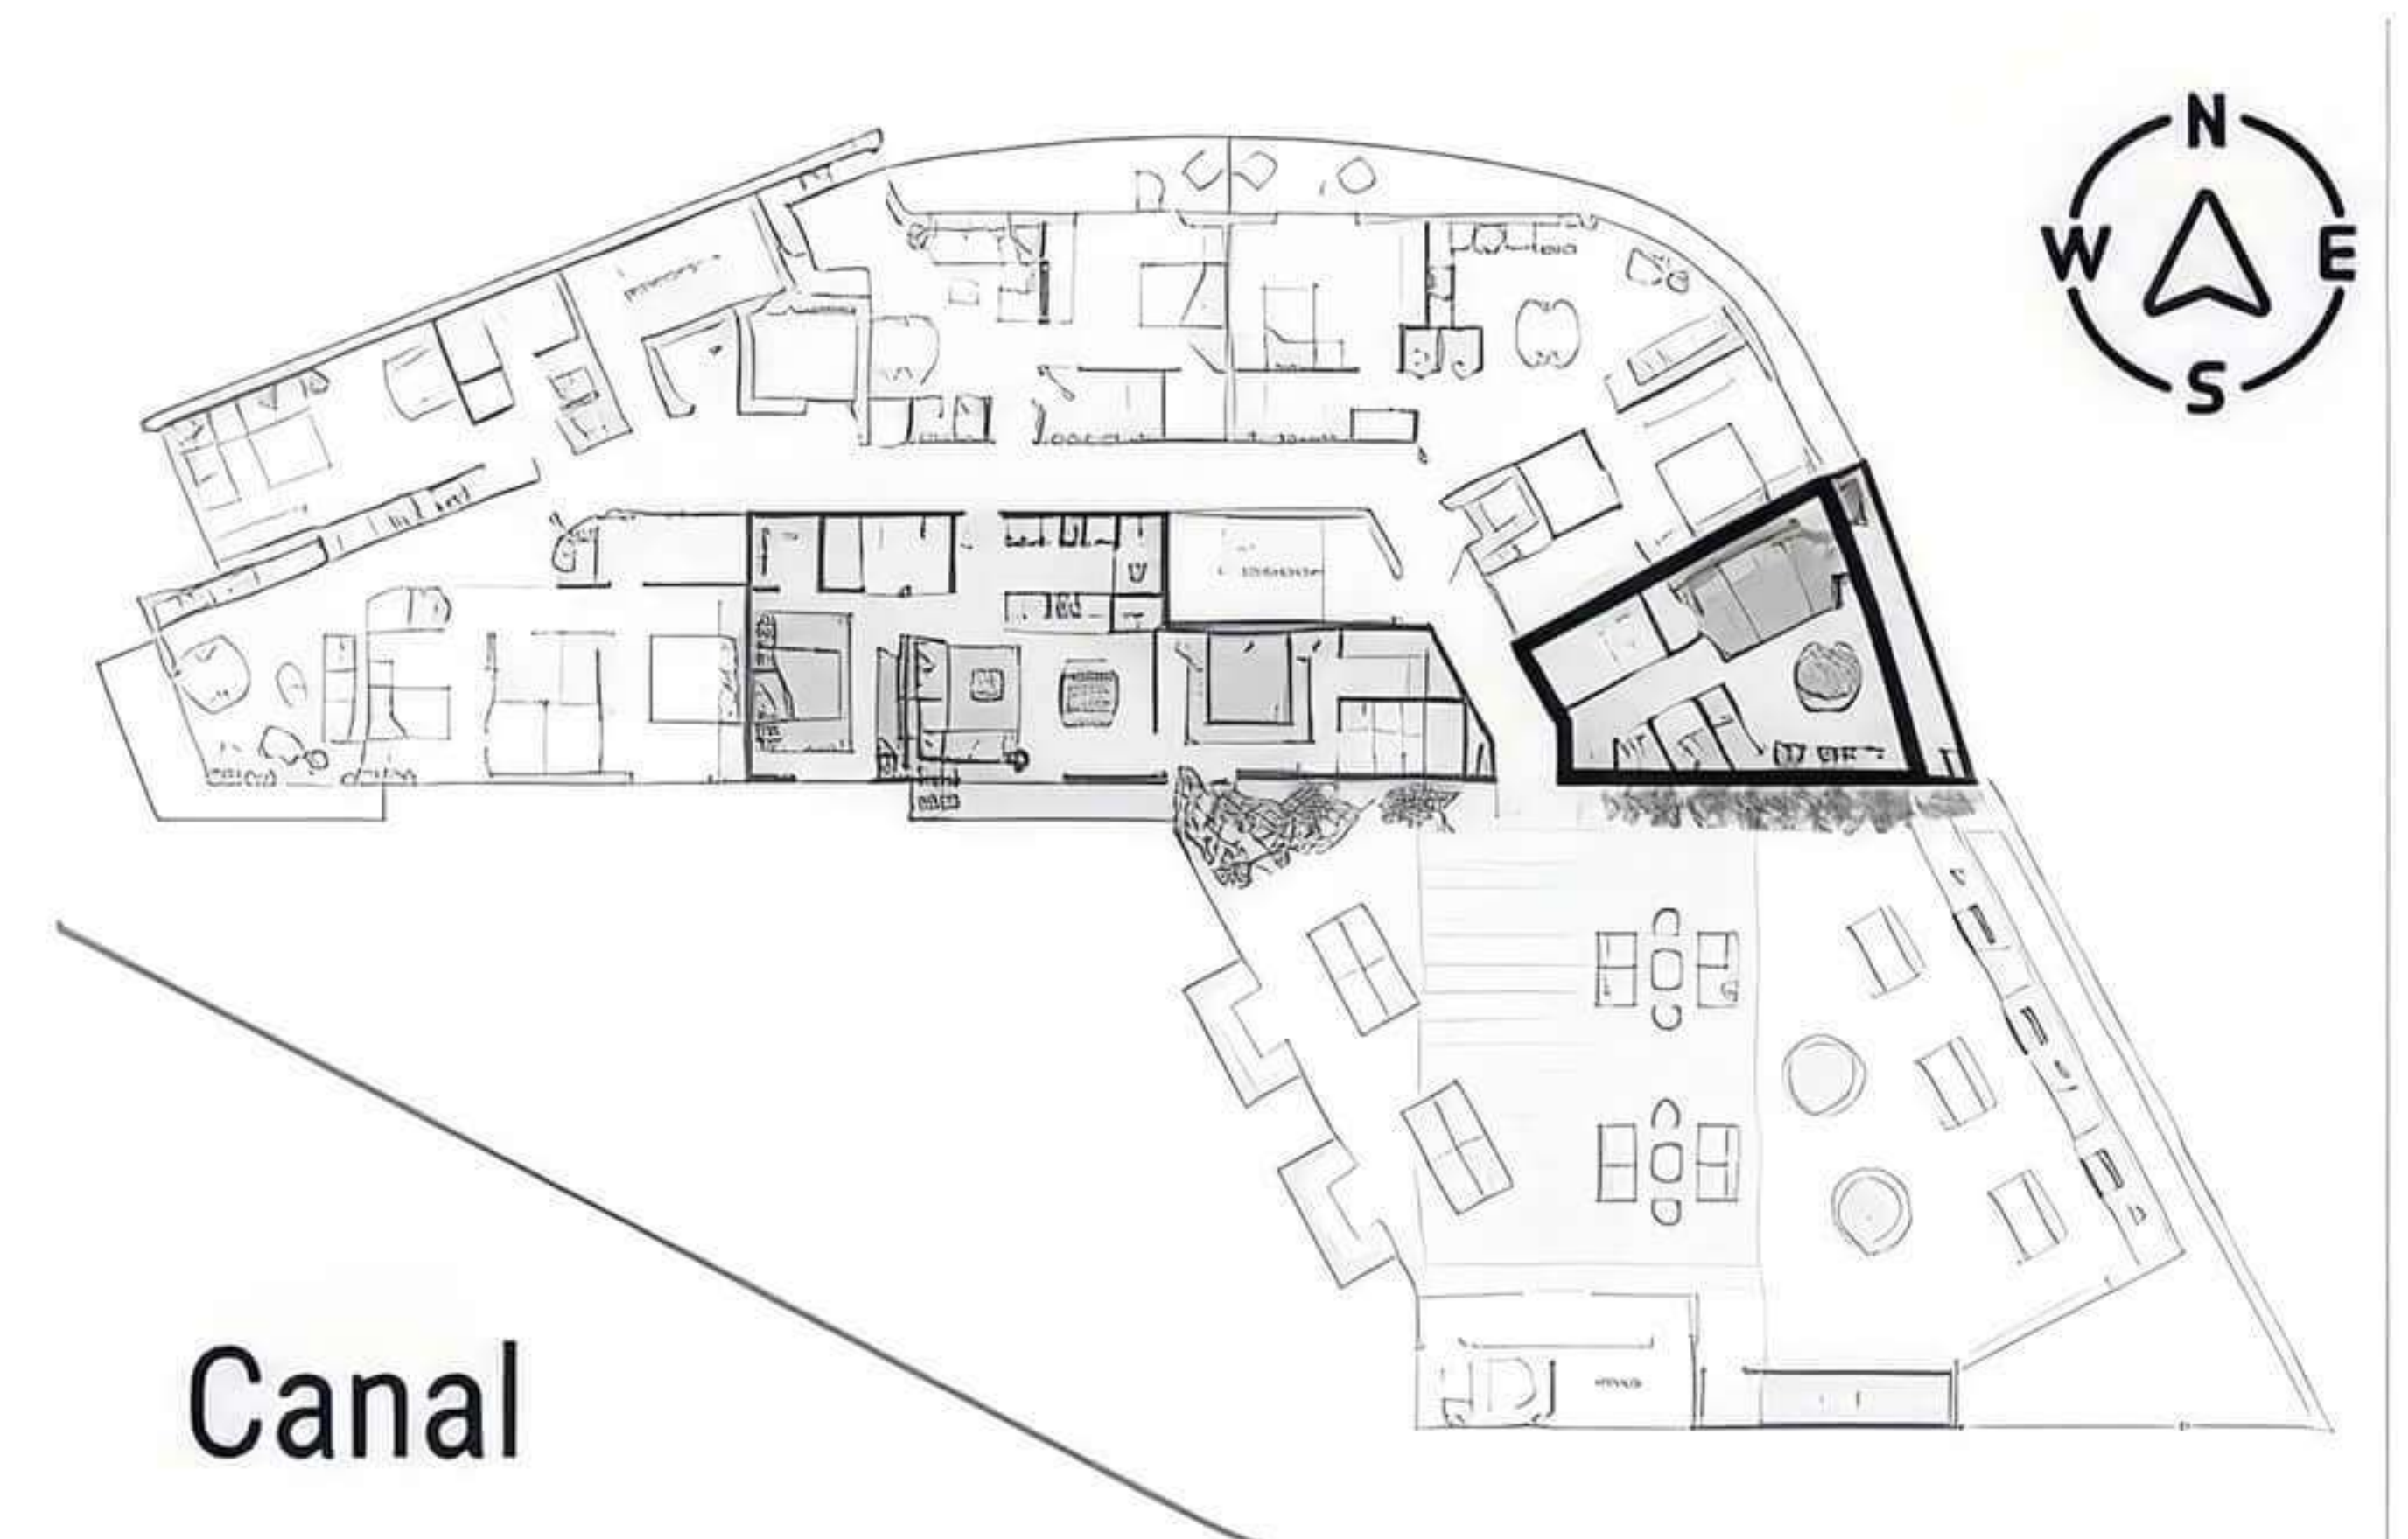

DOLPHIN

1 Bedroom | 1 Bathroom
685 Sqft | 58 Terrace Sqft

Units 405, 505, 605

Canal

MISSISSIPI

Studio
466 Sqft | 99 Terrace Sqft

Units 304

DANUBIO